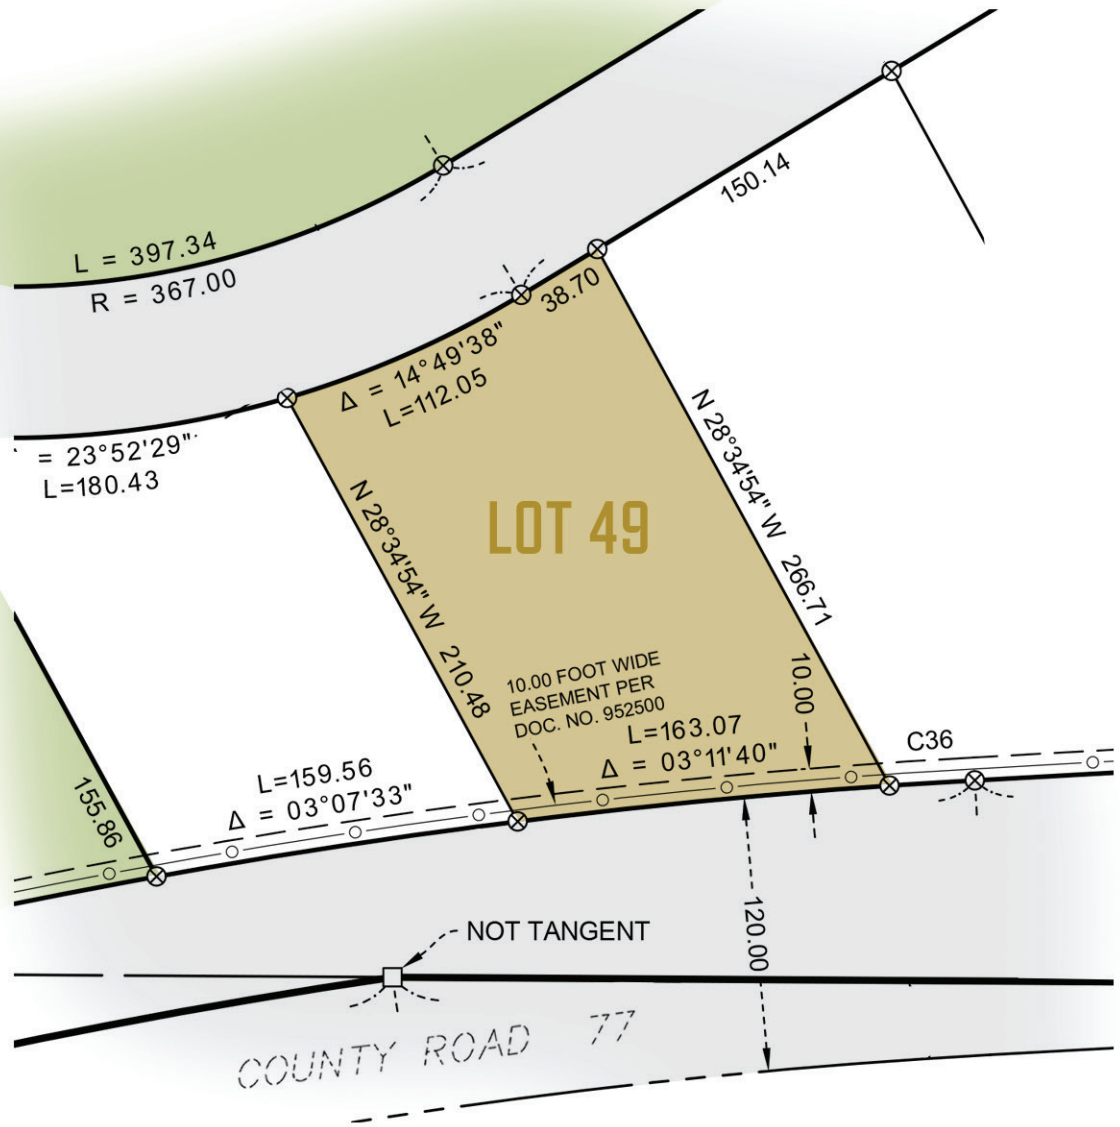

LOT 49  
35,117 SQ FT  
SITE DIAGRAM

- LOT
- ROADS
- LEGACY GOLF COURSE

**CRAGUN'S**  
REAL ESTATE

11496 EAST GULL LAKE DR . BRAINERD MN 56401

[WWW.CRAGUNREAL ESTATE.COM](http://WWW.CRAGUNREAL ESTATE.COM)