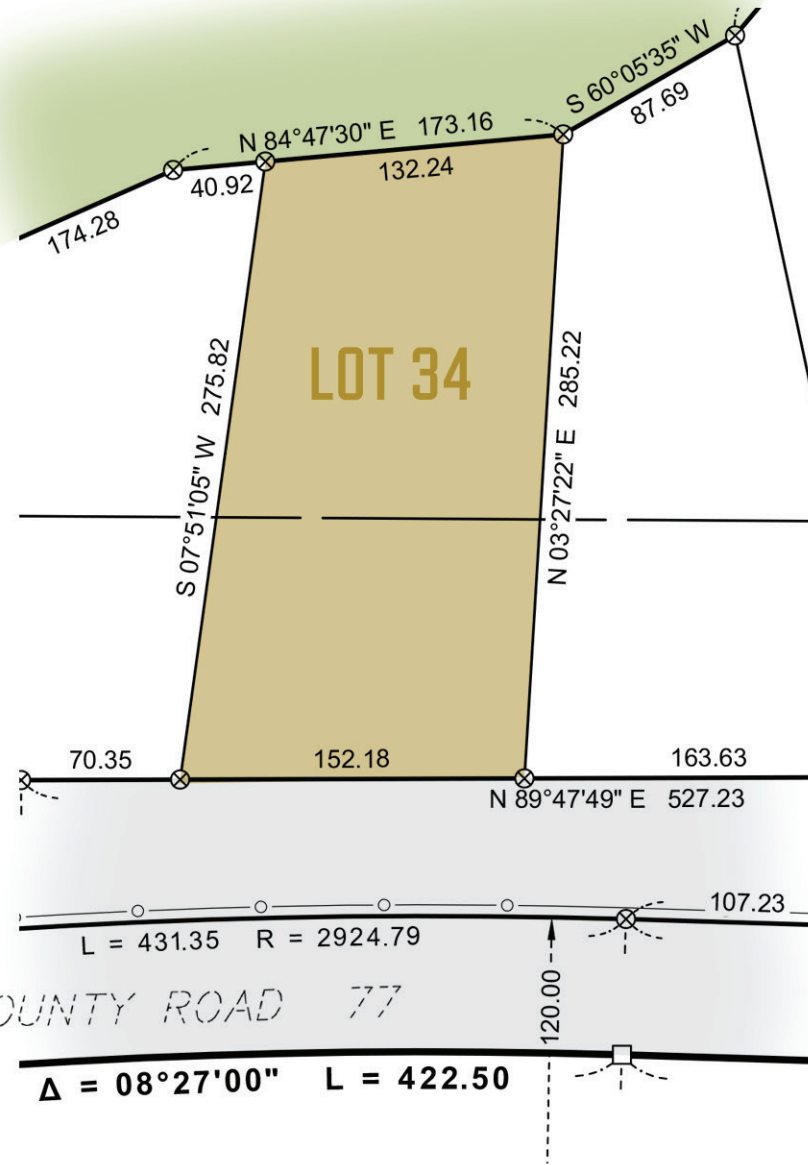

LOT 34
39,423 SQ FT
SITE DIAGRAM

- LOT
- ROADS
- LEGACY GOLF COURSE

CRAGUN'S
REAL ESTATE

11496 EAST GULL LAKE DR . BRAINERD MN 56401

WWW.CRAGUNREAL ESTATE.COM

218-833-2535