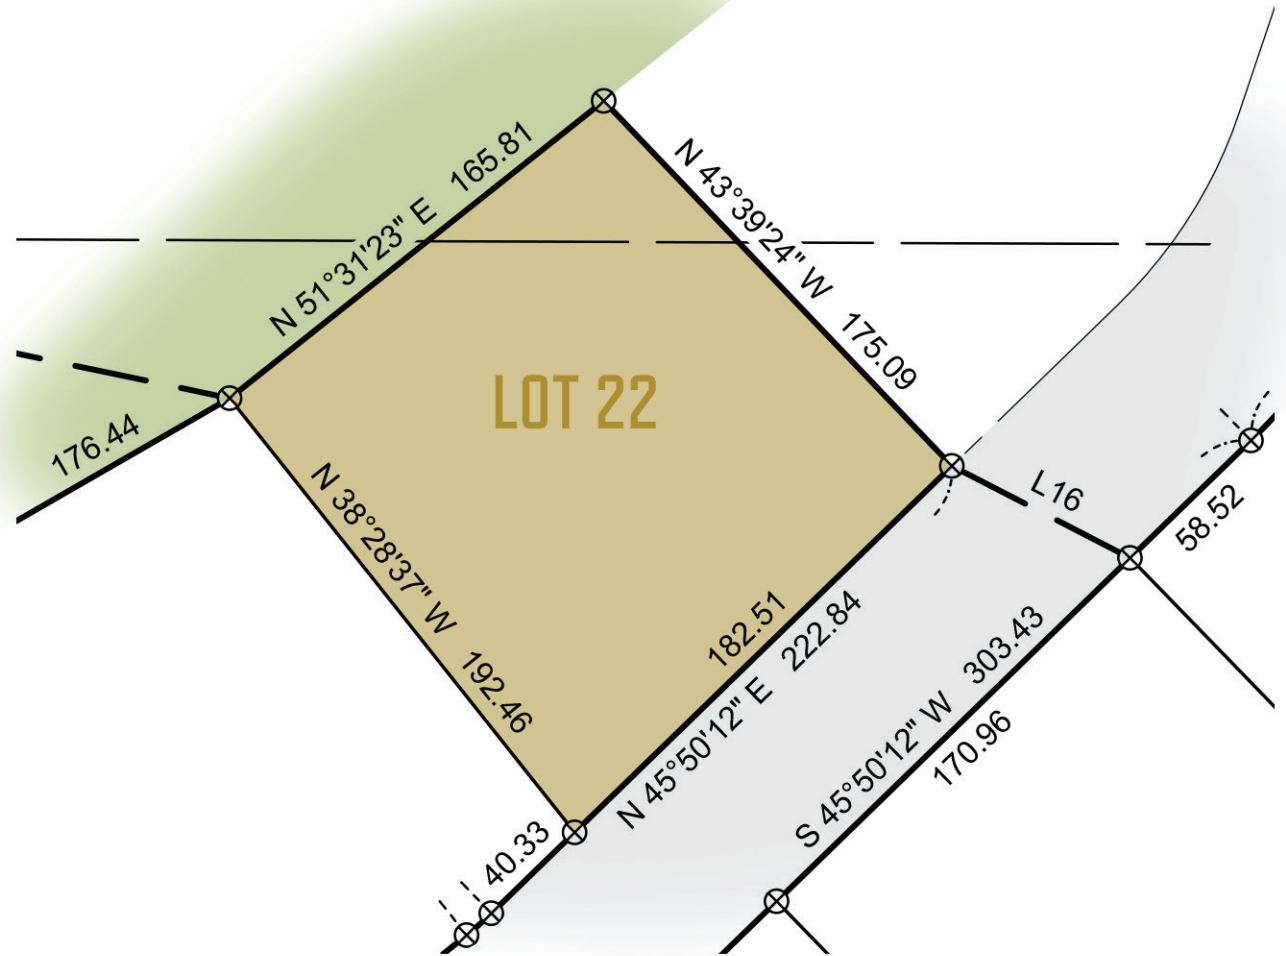

LOT 22  
31,933 SQ FT  
SITE DIAGRAM

- LOT
- ROADS
- LEGACY GOLF COURSE

**CRAGUN'S**  
REAL ESTATE

11496 EAST GULL LAKE DR . BRAINERD MN 56401

[WWW.CRAGUNREAL ESTATE.COM](http://WWW.CRAGUNREAL ESTATE.COM)