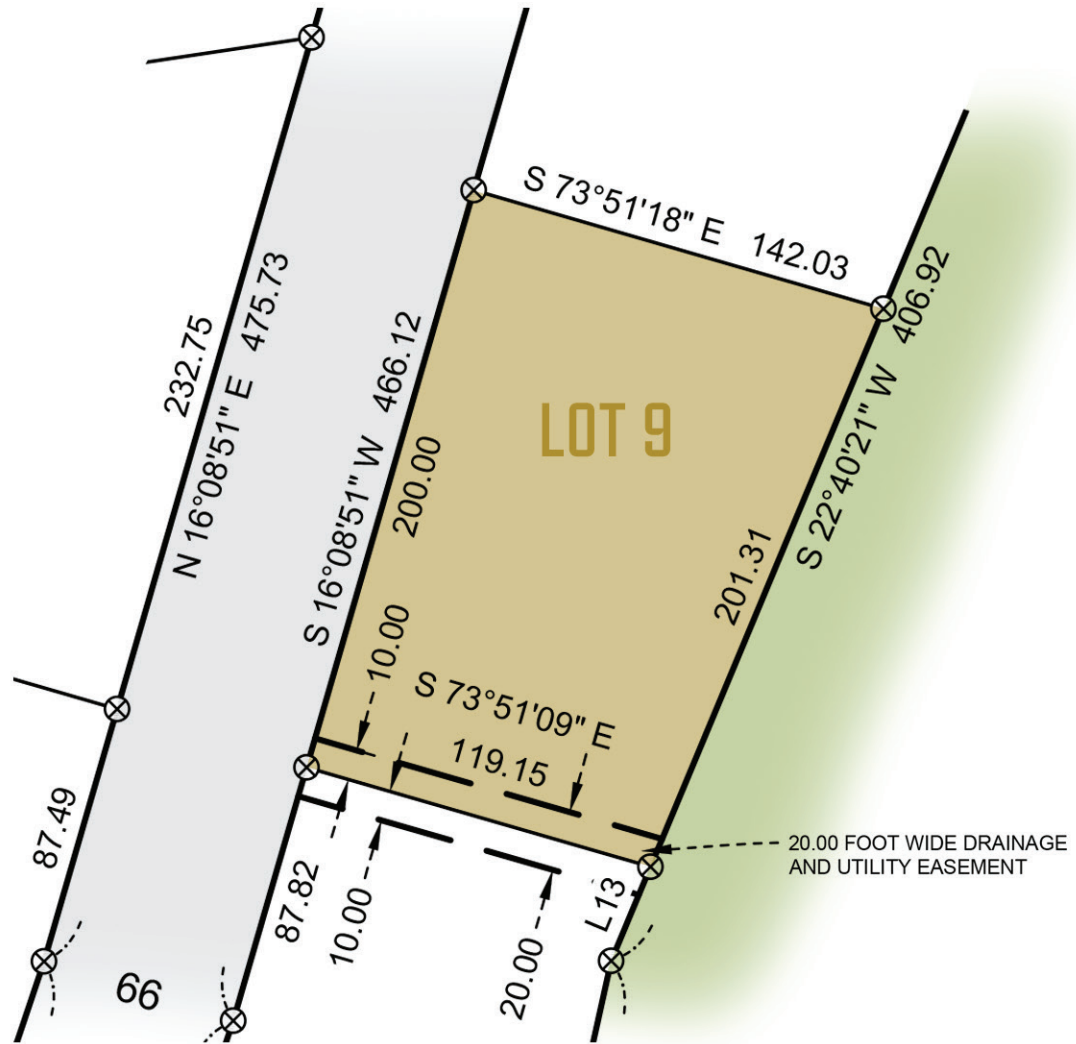

LOT 9
26,118 SQ FT
SITE DIAGRAM

- LOT
- ROADS
- LEGACY GOLF COURSE

CRAGUN'S
REAL ESTATE

11496 EAST GULL LAKE DR . BRAINERD MN 56401

WWW.CRAGUNSMREALESTATE.COM

218-833-2535