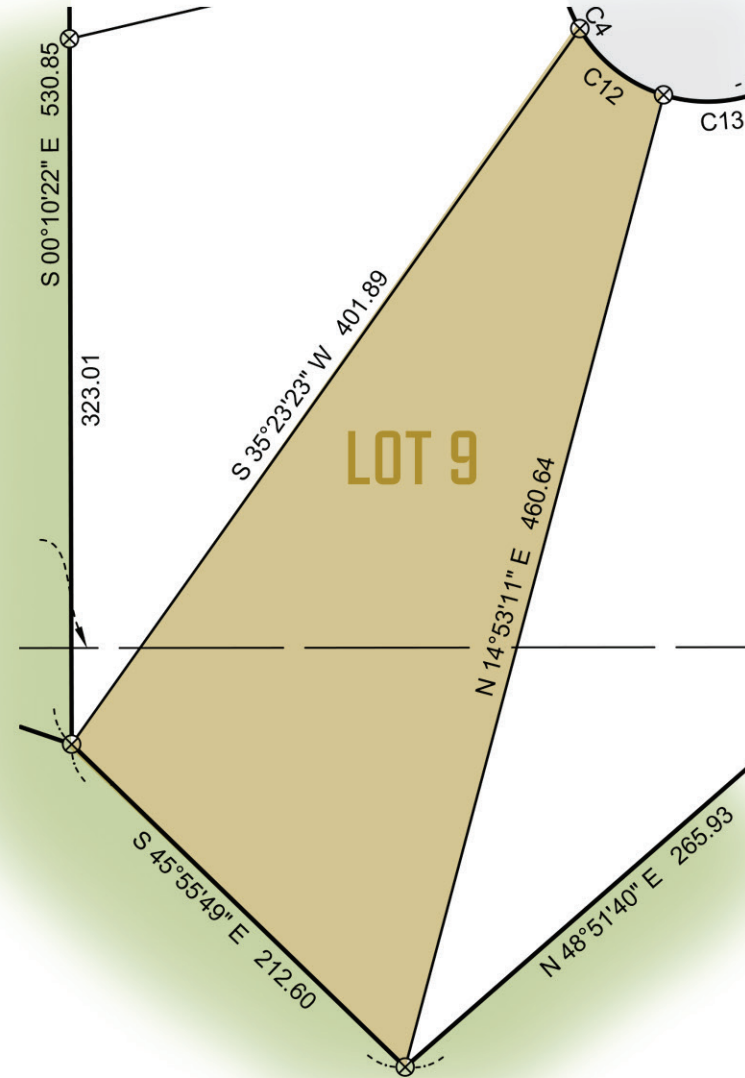

LOT 9
52,411 SQ FT
SITE DIAGRAM

- LOT
- ROADS
- LEGACY GOLF COURSE

CRAGUN'S
REAL ESTATE

11496 EAST GULL LAKE DR . BRAINERD MN 56401

WWW.CRAGUNREAL ESTATE.COM

218-833-2535