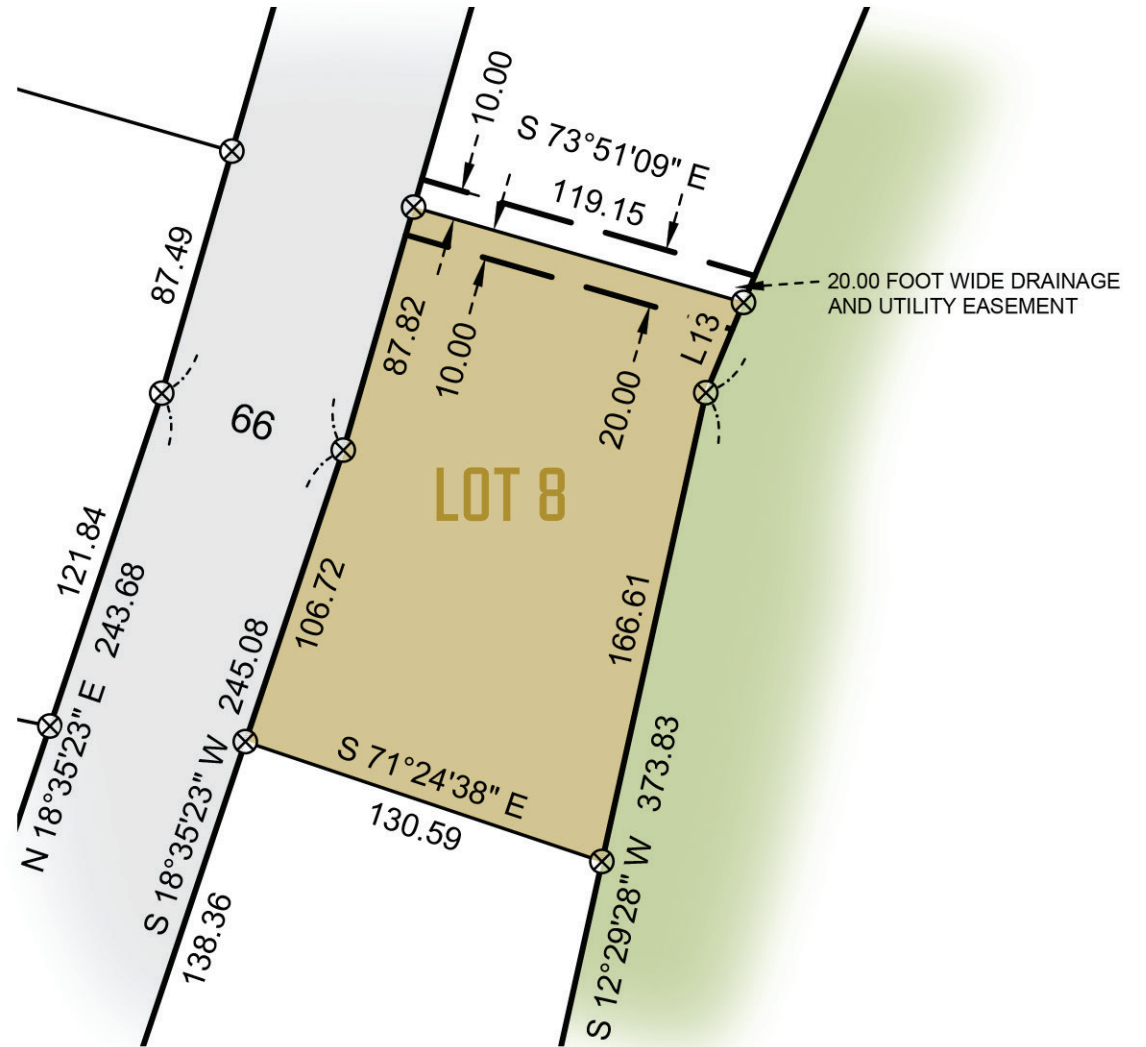

LOT 8
23,912 SQ FT
SITE DIAGRAM

- LOT
- ROADS
- LEGACY GOLF COURSE

CRAGUN'S
REAL ESTATE

11496 EAST GULL LAKE DR . BRAINERD MN 56401

WWW.CRAGUNSMREALESTATE.COM

218-833-2535