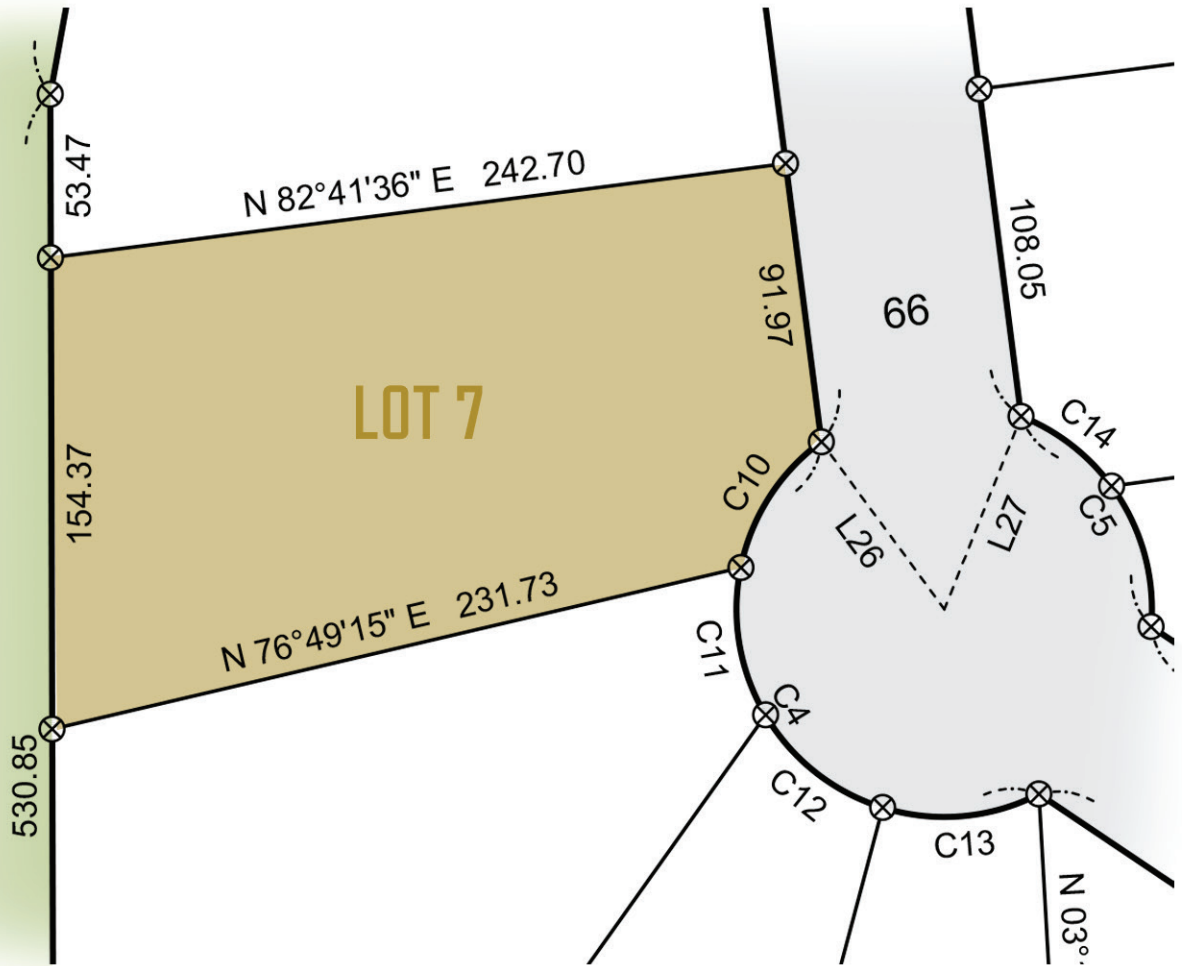

LOT 7  
34,431 SQ FT  
SITE DIAGRAM

- LOT
- ROADS
- LEGACY GOLF COURSE

**CRAGUN'S**  
REAL ESTATE

11496 EAST GULL LAKE DR . BRAINERD MN 56401

WWW.CRAGUNSREALESTATE.COM

218-833-2535