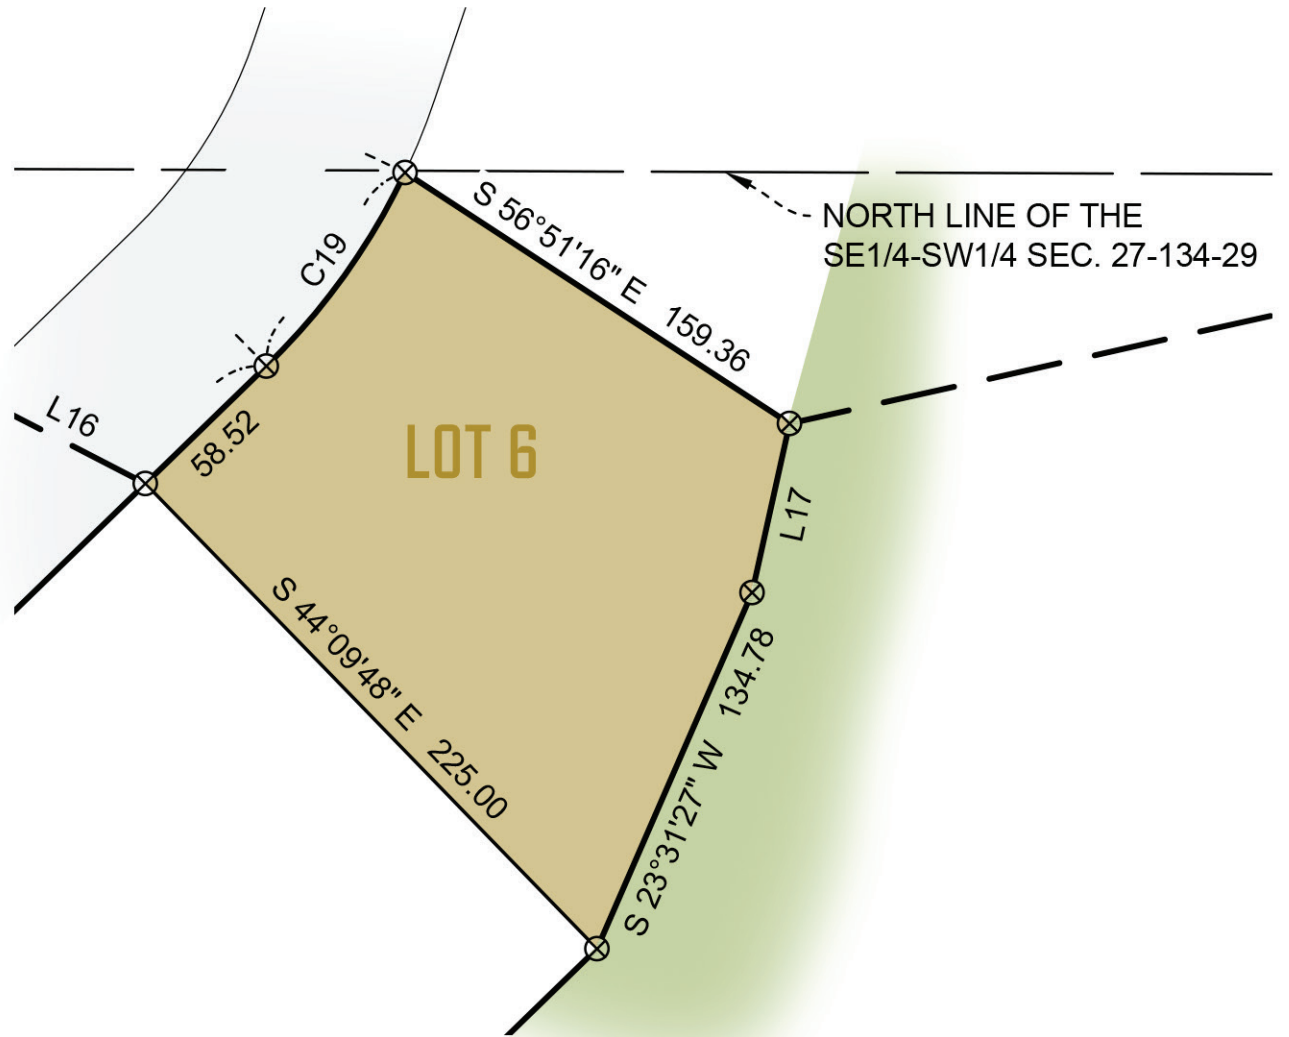

LOT 6
30,945 SQ FT
SITE DIAGRAM

- LOT
- ROADS
- LEGACY GOLF COURSE

CRAGUN'S
REAL ESTATE

11496 EAST GULL LAKE DR . BRAINERD MN 56401

WWW.CRAGUNSMREALESTATE.COM

218-833-2535