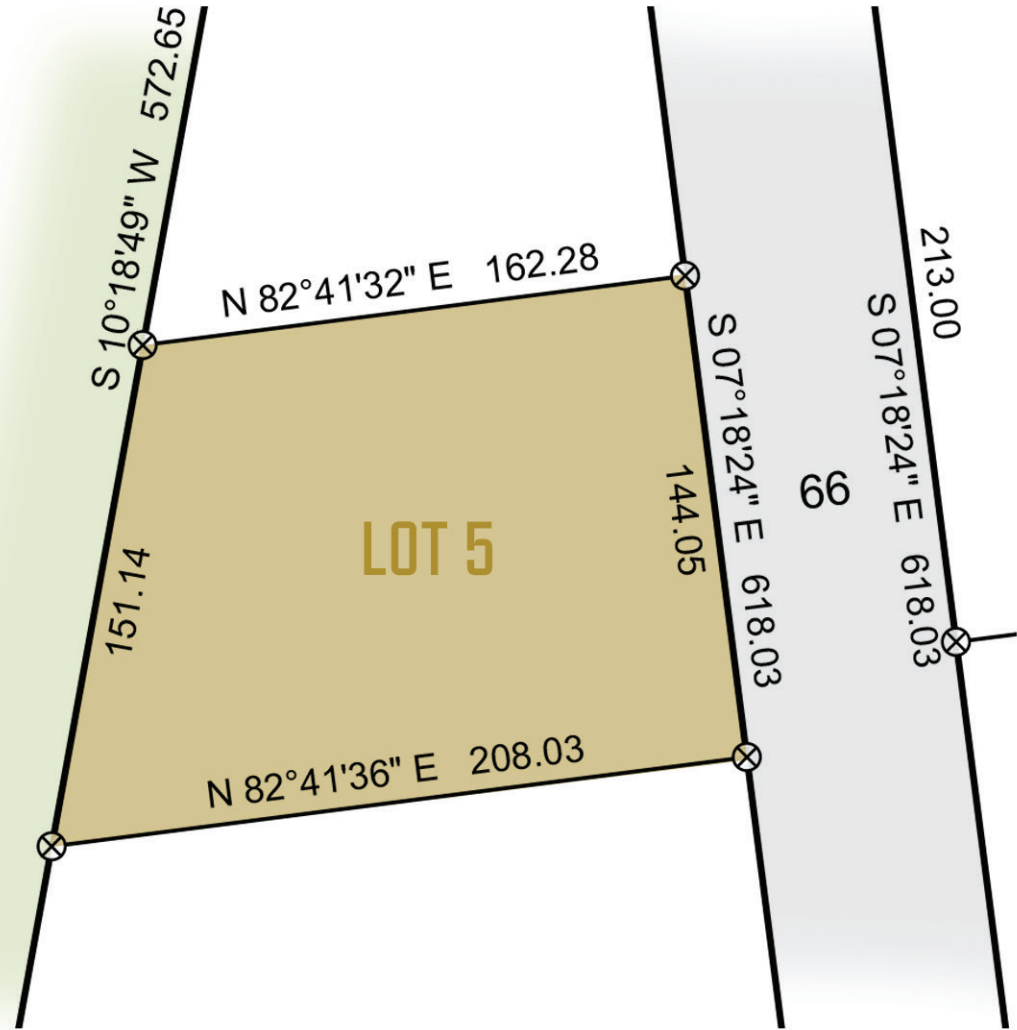

LOT 5  
26,671 SQ FT  
SITE DIAGRAM

- LOT
- ROADS
- LEGACY GOLF COURSE

**CRAGUN'S**  
REAL ESTATE

11496 EAST GULL LAKE DR . BRAINERD MN 56401

WWW.CRAGUNSREALESTATE.COM

218-833-2535