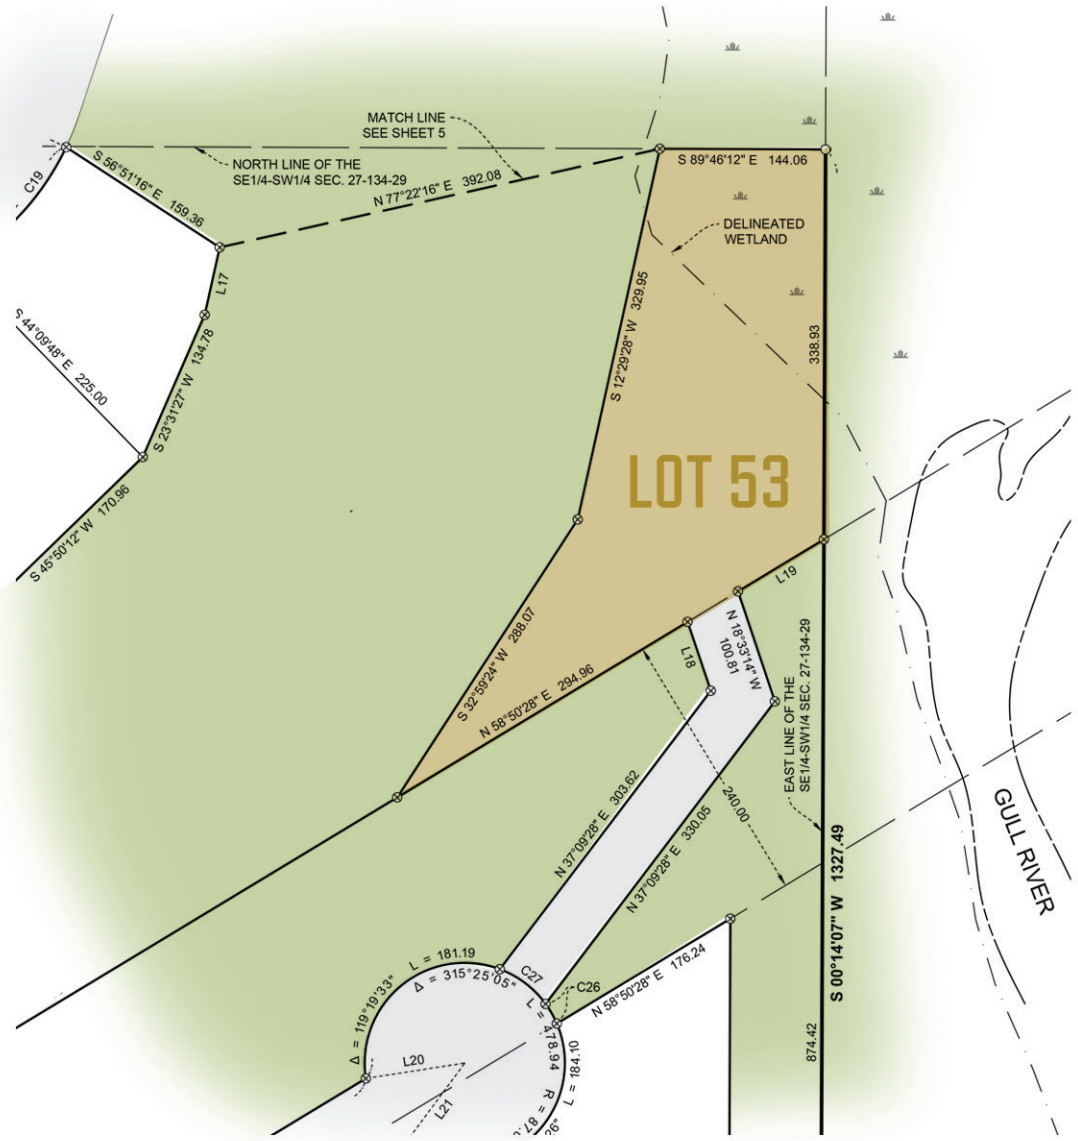

LOT 53
82,395 SQ FT
SITE DIAGRAM

- LOT
- ROADS
- LEGACY GOLF COURSE

CRAGUN'S
REAL ESTATE

11496 EAST GULL LAKE DR . BRAINERD MN 56401

WWW.CRAGUNREALSTATE.COM

218-833-2535