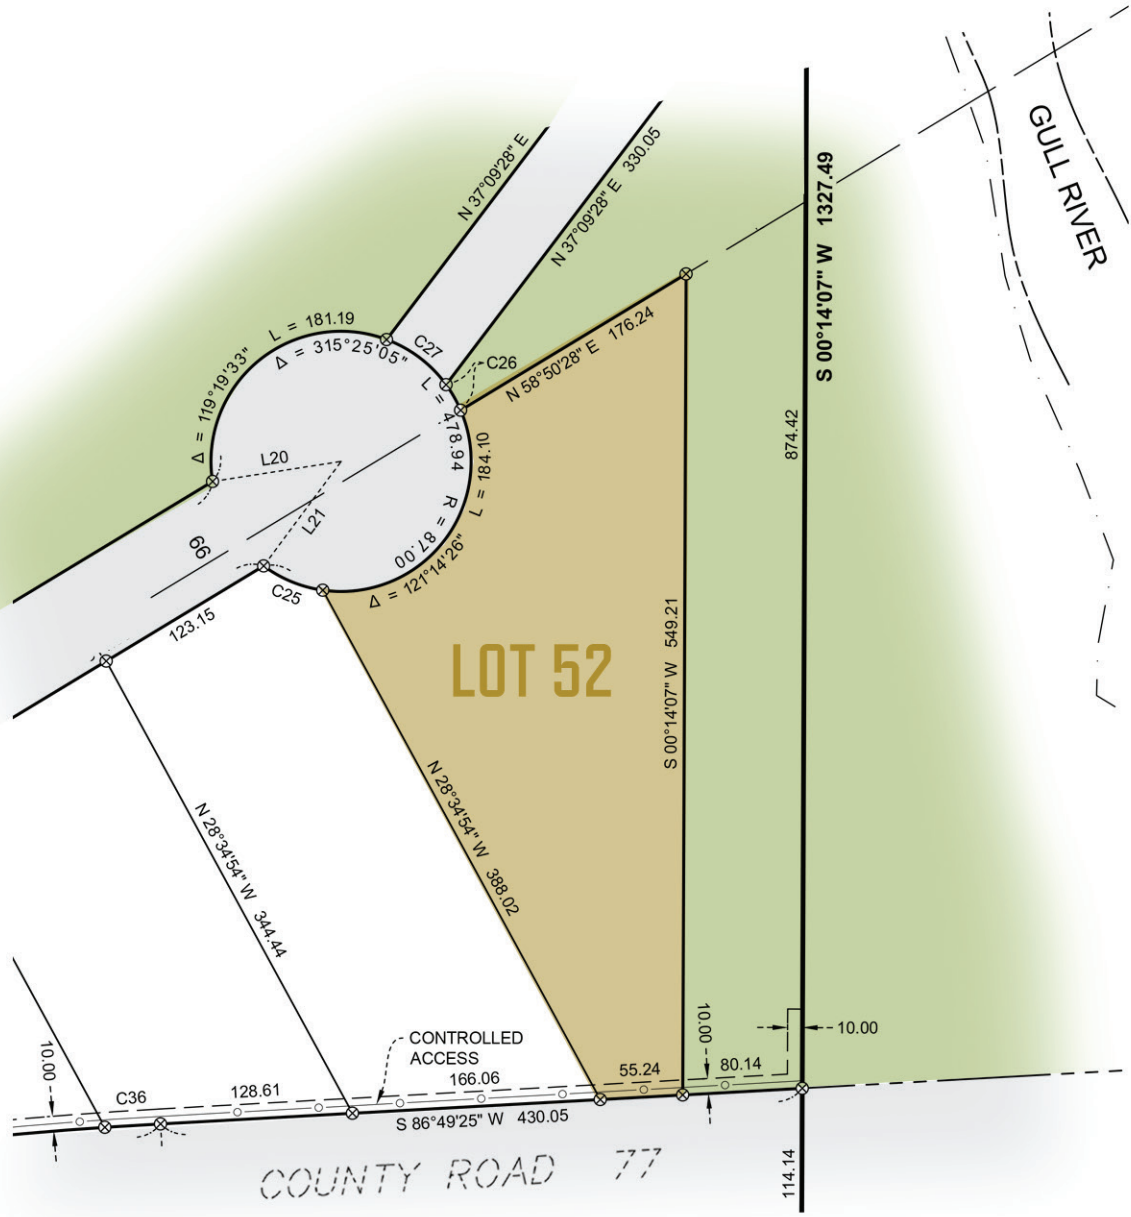

LOT 52  
76,282 SQ FT  
SITE DIAGRAM

- LOT
- ROADS
- LEGACY GOLF COURSE

**CRAGUN'S**  
REAL ESTATE

11496 EAST GULL LAKE DR . BRAINERD MN 56401

WWW.CRAGUNREAL ESTATE.COM

218-833-2535