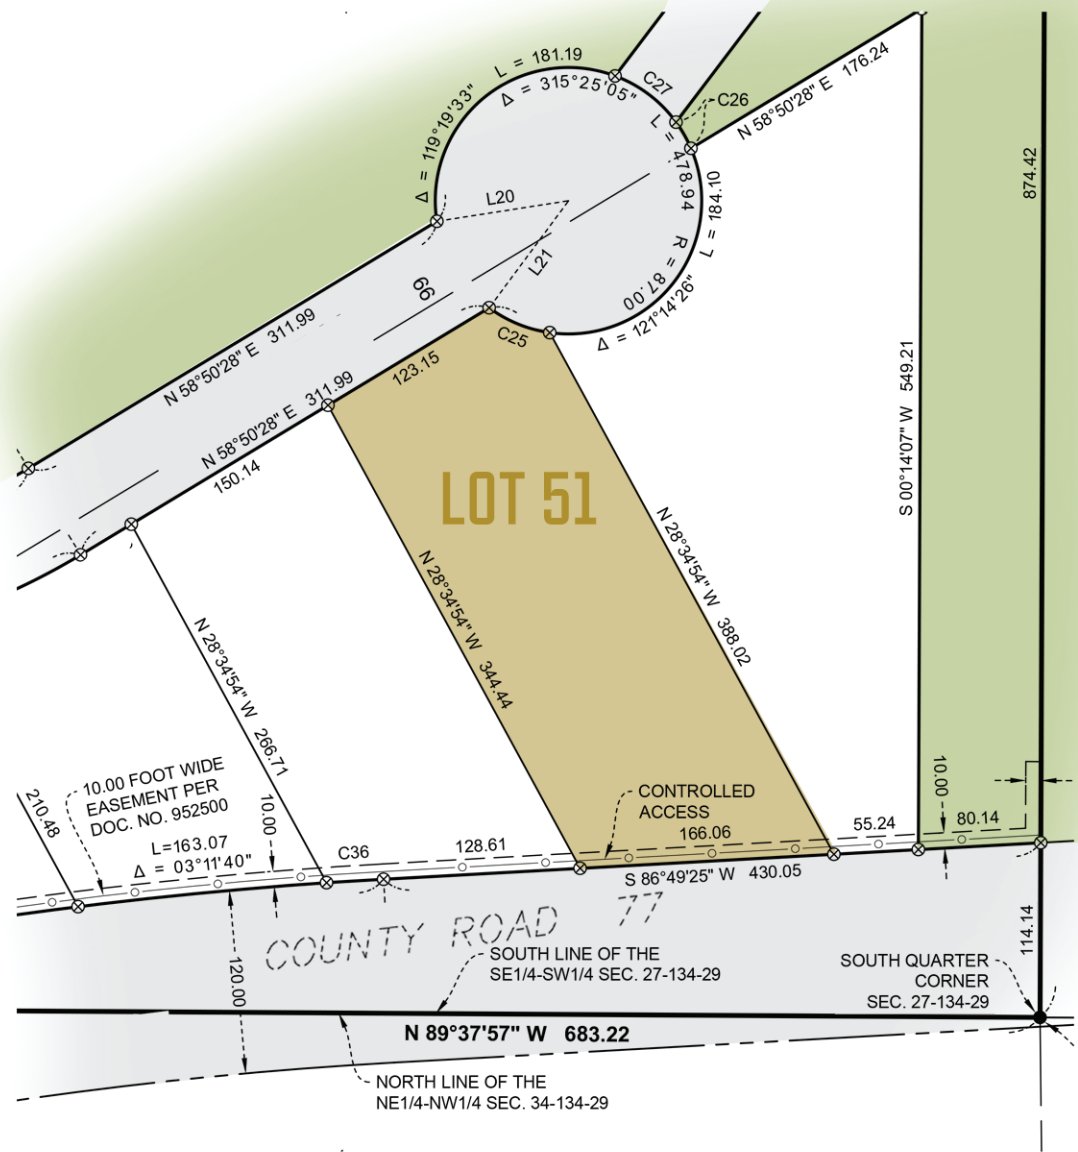

LOT 51

56,975 SQ FT

SITE DIAGRAM

- LOT
- ROADS
- LEGACY GOLF COURSE

CRAGUN'S
REAL ESTATE

11496 EAST GULL LAKE DR . BRAINERD MN 56401
WWW.CRAGUNREALSTATE.COM

218-833-2535