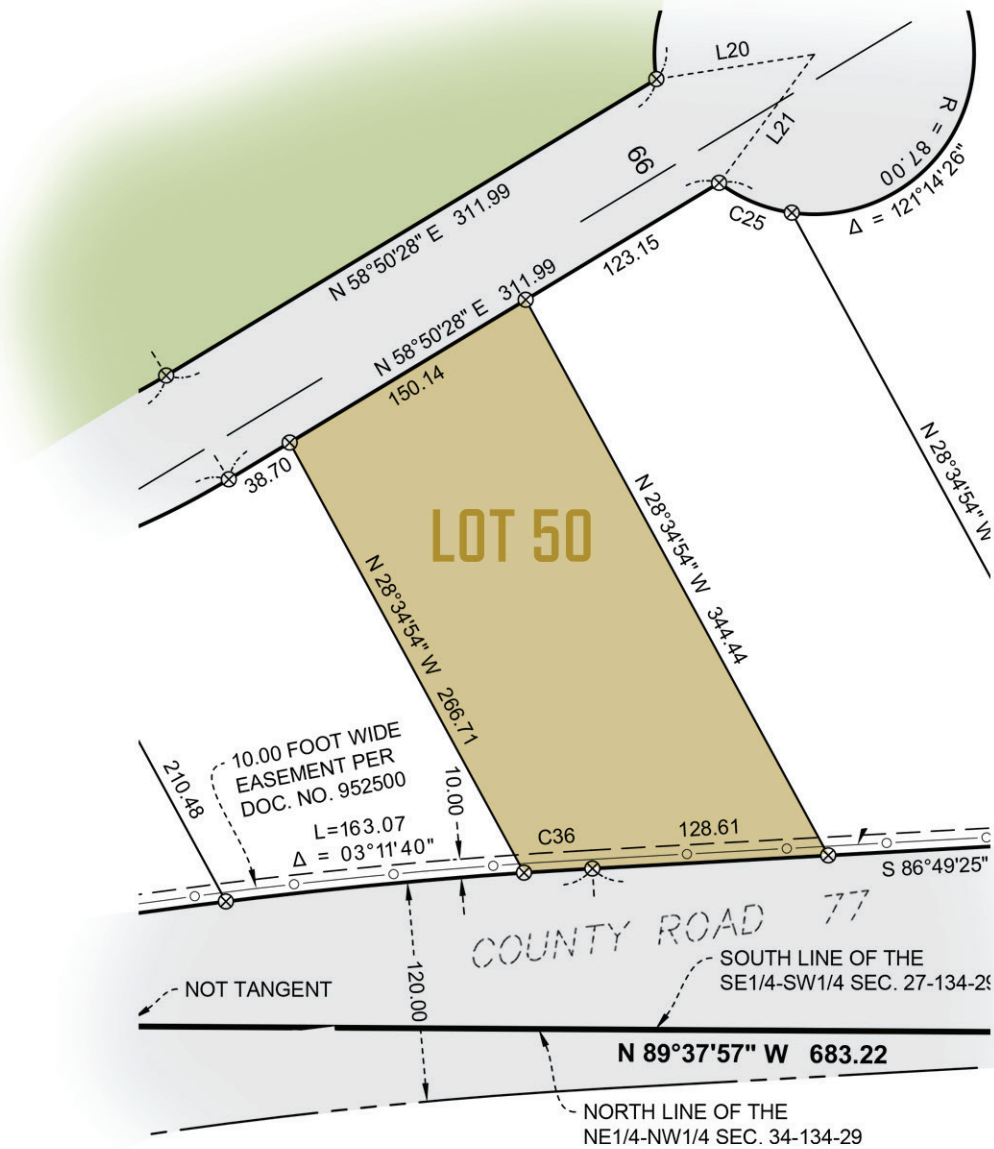

LOT 50  
45,819 SQ FT  
SITE DIAGRAM

- LOT
- ROADS
- LEGACY GOLF COURSE

**CRAGUN'S**  
REAL ESTATE

11496 EAST GULL LAKE DR . BRAINERD MN 56401

WWW.CRAGUNREALSTATE.COM

218-833-2535