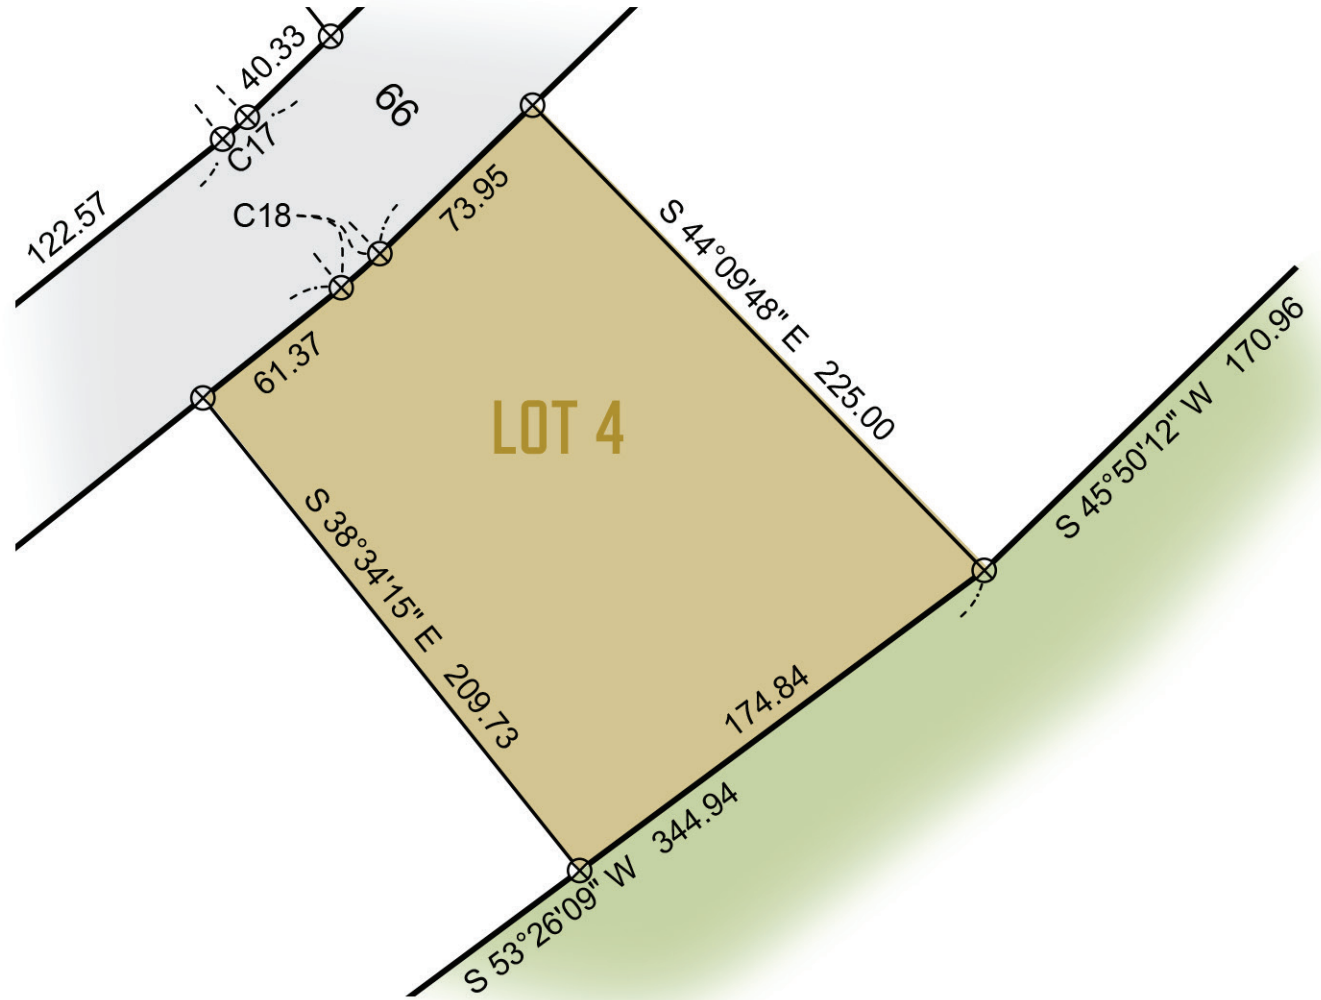

LOT 4  
35,238 SQ FT  
SITE DIAGRAM

- LOT
- ROADS
- LEGACY GOLF COURSE

**CRAGUN'S**  
REAL ESTATE

11496 EAST GULL LAKE DR . BRAINERD MN 56401

[WWW.CRAGUNSREALESTATE.COM](http://WWW.CRAGUNSREALESTATE.COM)

218-833-2535