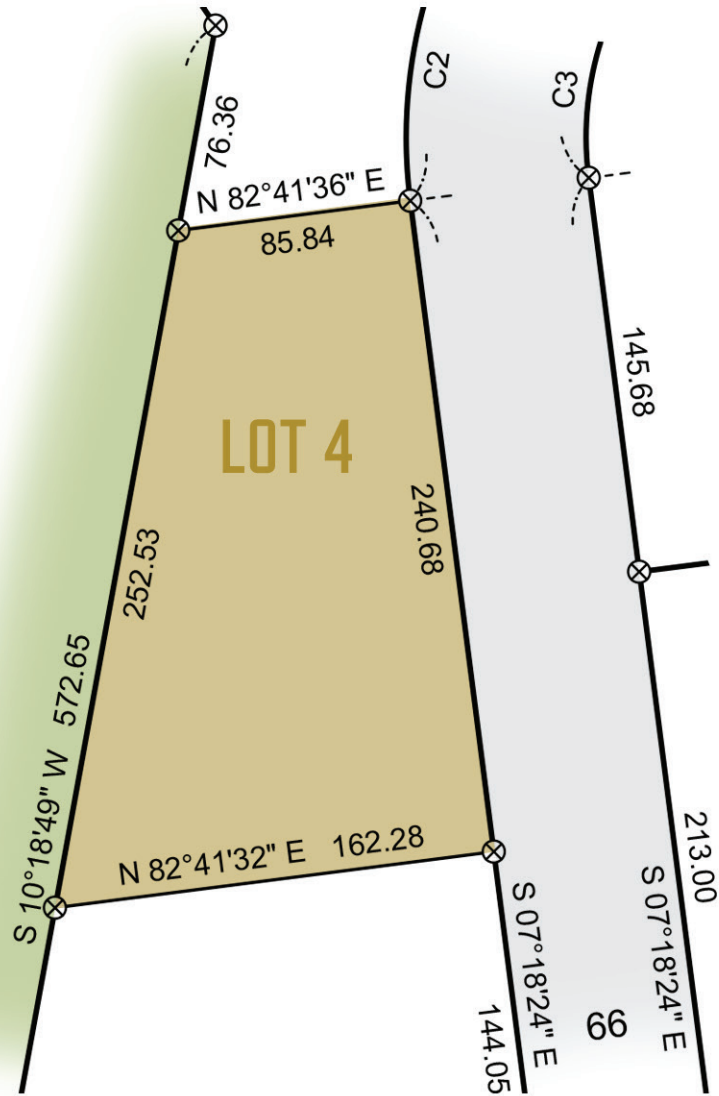

LOT 4
29,857 SQ FT
SITE DIAGRAM

- LOT
- ROADS
- LEGACY GOLF COURSE

CRAGUN'S
REAL ESTATE

11496 EAST GULL LAKE DR . BRAINERD MN 56401

WWW.CRAGUNREAL ESTATE.COM

218-833-2535