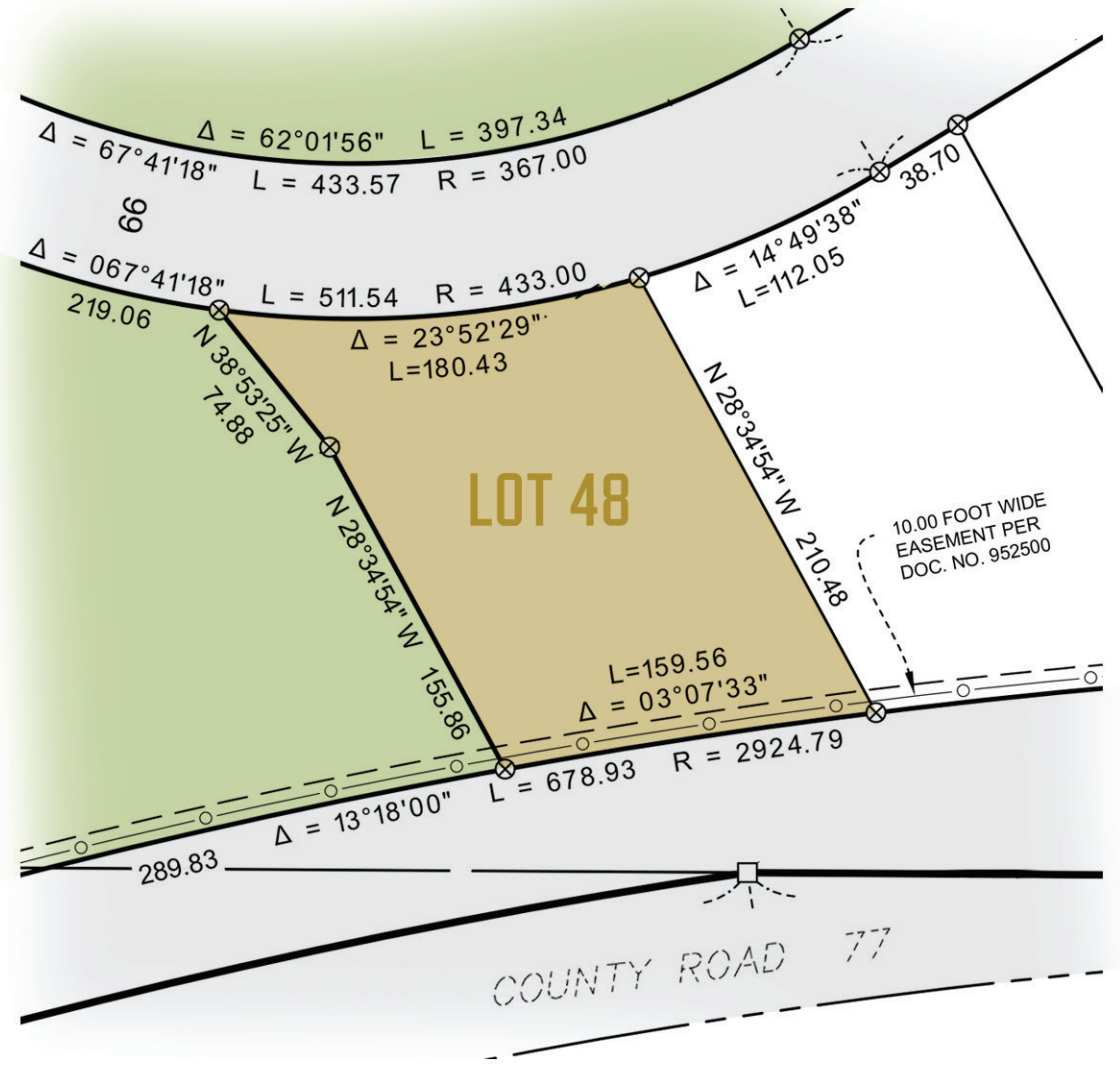

LOT 48
31,766 SQ FT
SITE DIAGRAM

- LOT
- ROADS
- LEGACY GOLF COURSE

CRAGUN'S
REAL ESTATE

11496 EAST GULL LAKE DR . BRAINERD MN 56401

WWW.CRAGUNREAL ESTATE.COM

218-833-2535