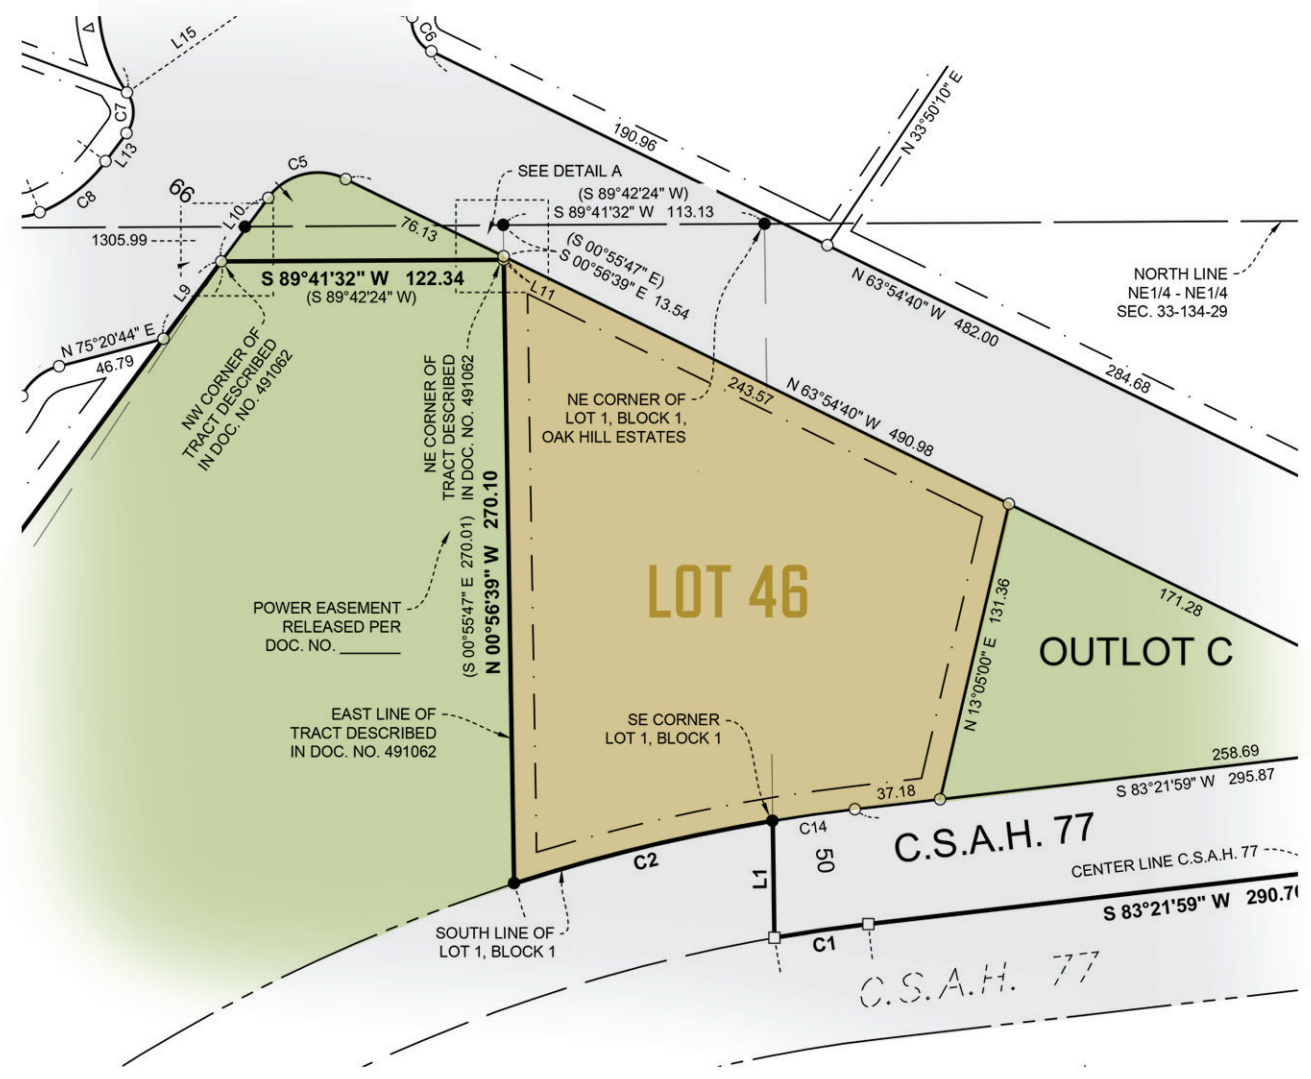

LOT 46

40,072 SQ FT

SITE DIAGRAM

- LOT
- ROADS
- LEGACY GOLF COURSE

CRAGUN'S
REAL ESTATE

11496 EAST GULL LAKE DR . BRAINERD MN 56401
WWW.CRAGUNREALSTATE.COM
 218-833-2535