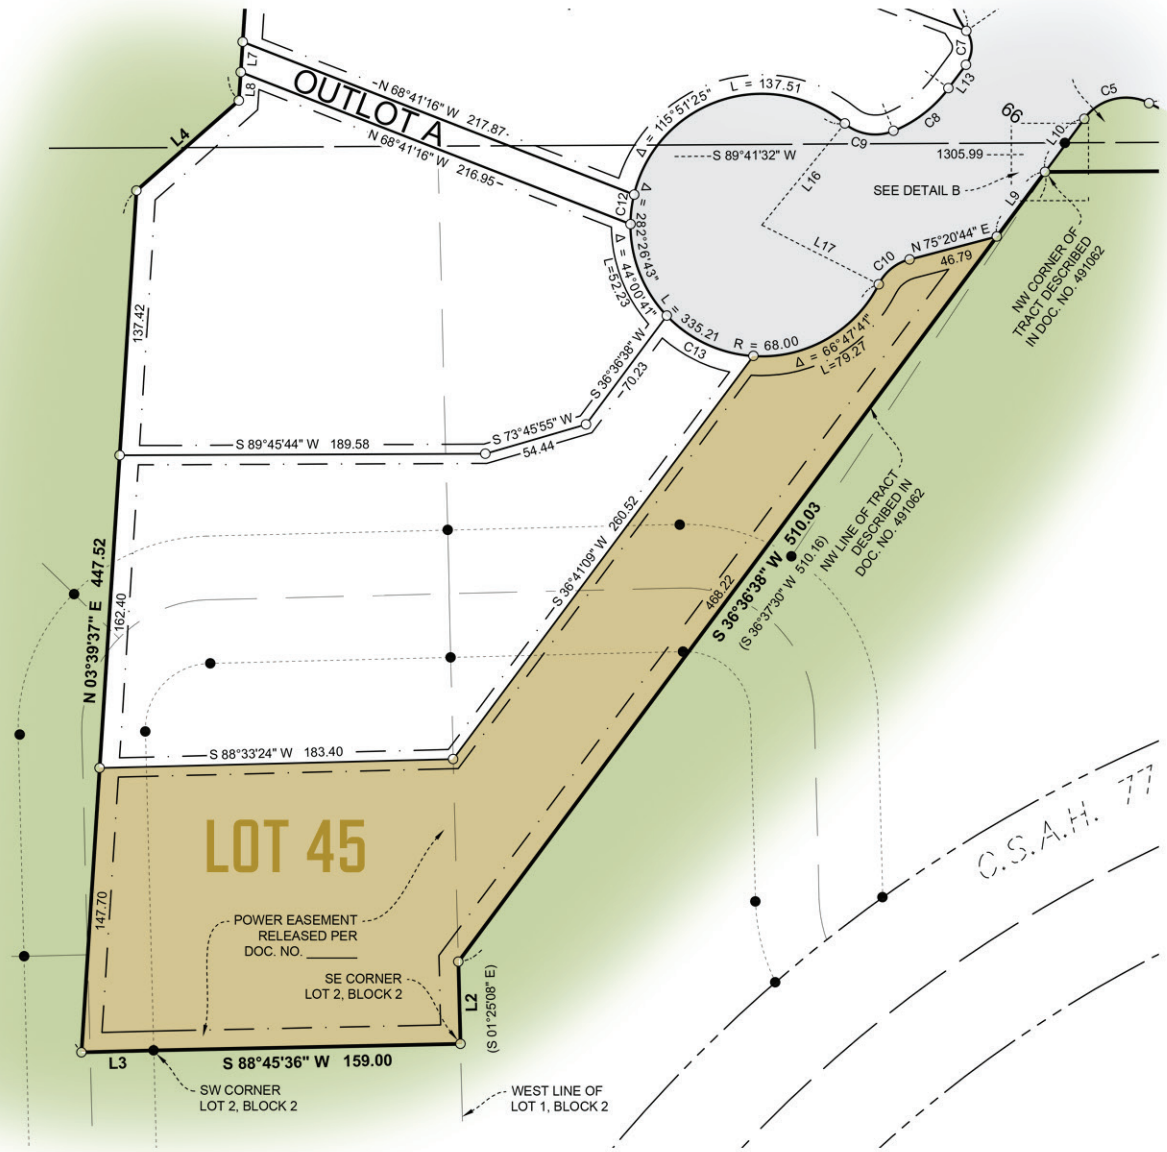

LOT 45

51,506 SQ FT

SITE DIAGRAM

- LOT
- ROADS
- LEGACY GOLF COURSE

CRAGUN'S
REAL ESTATE

11496 EAST GULL LAKE DR . BRAINERD MN 56401

WWW.CRAGUNREAL ESTATE.COM

218-833-2535