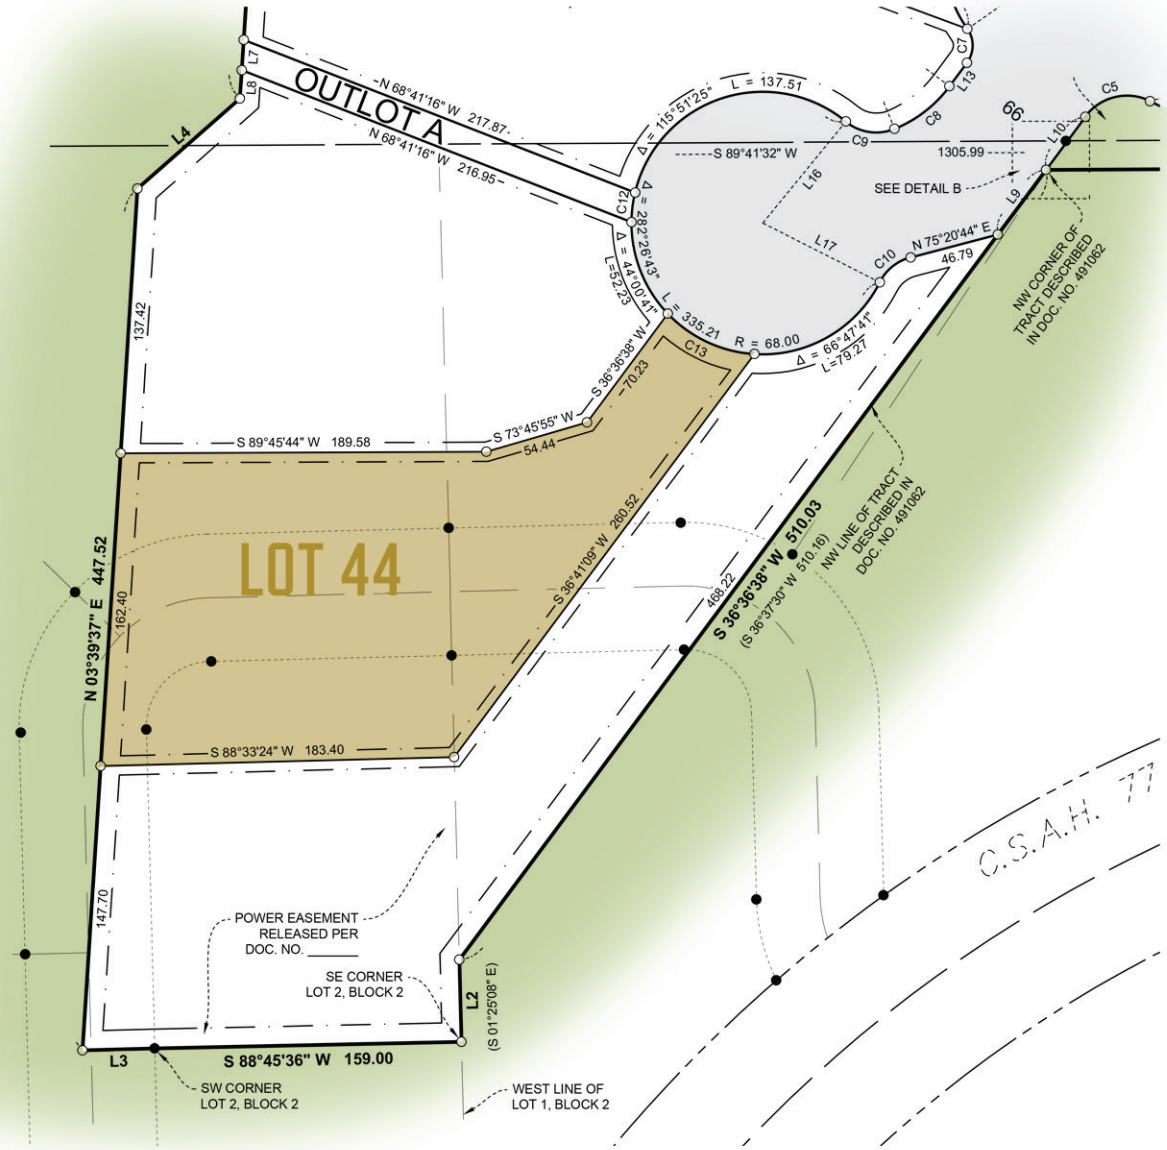

LOT 44
41,687 SQ FT
SITE DIAGRAM

- LOT
- ROADS
- LEGACY GOLF COURSE

CRAGUN'S
REAL ESTATE

11496 EAST GULL LAKE DR . BRAINERD MN 56401

WWW.CRAGUNREAL ESTATE.COM

218-833-2535