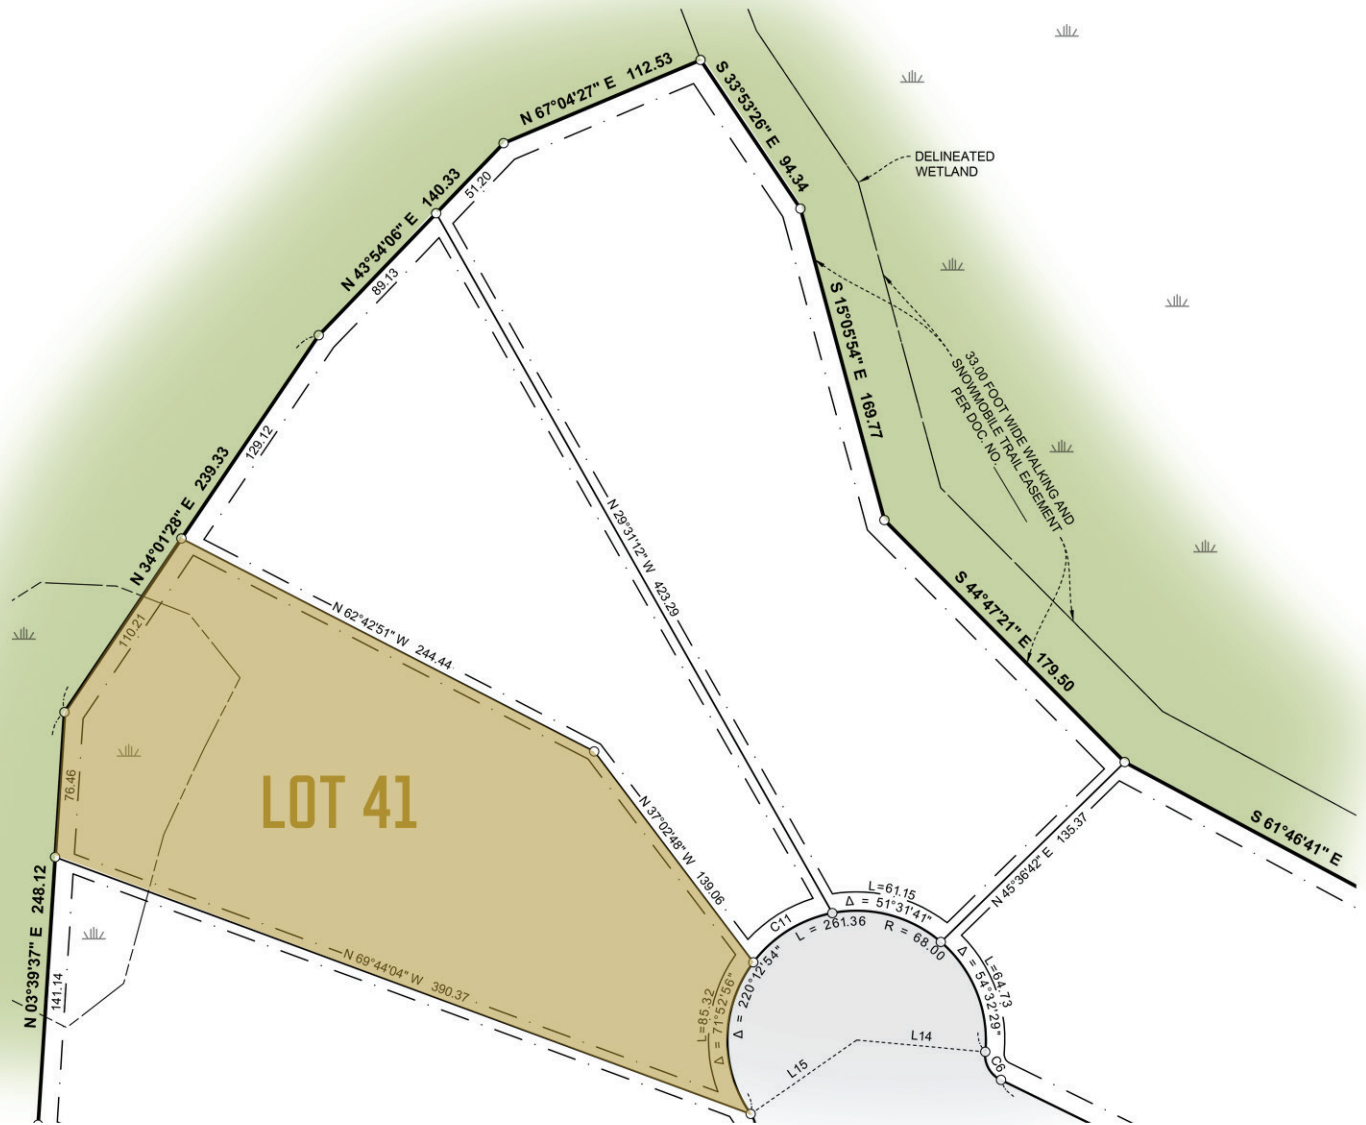

LOT 41

56,149 SQ FT

SITE DIAGRAM

- LOT
- ROADS
- LEGACY GOLF COURSE

CRAGUN'S
REAL ESTATE

11496 EAST GULL LAKE DR . BRAINERD MN 56401

WWW.CRAGUNREALSTATE.COM

218-833-2535