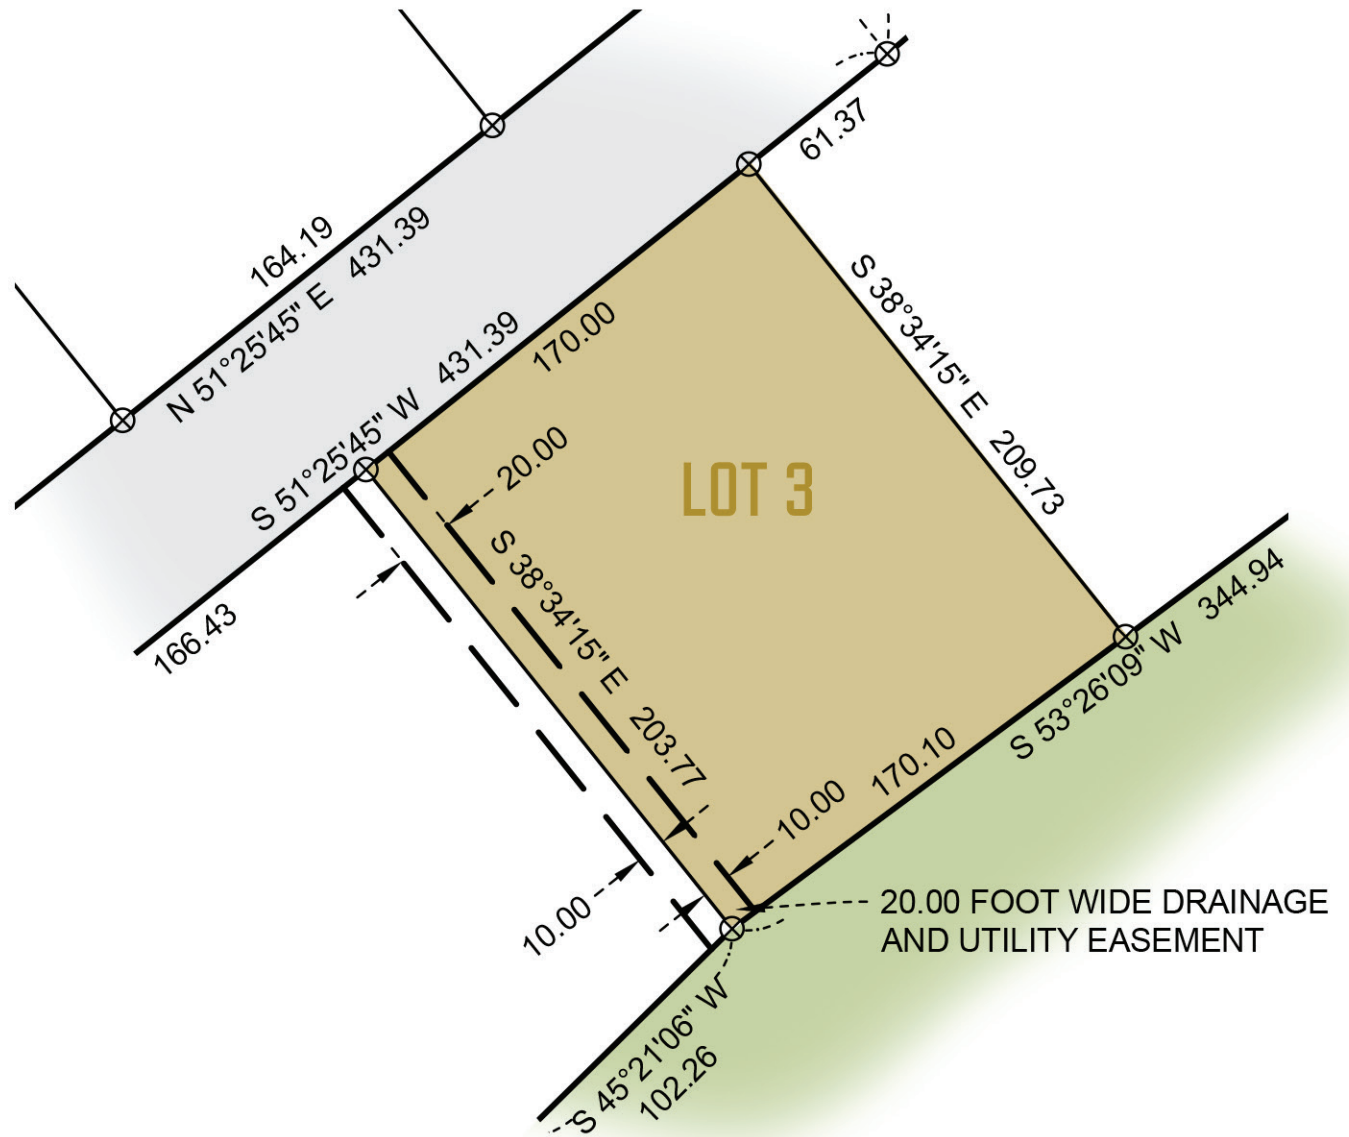

LOT 3
35,148 SQ FT
SITE DIAGRAM

- LOT
- ROADS
- LEGACY GOLF COURSE

CRAGUN'S
REAL ESTATE

11496 EAST GULL LAKE DR . BRAINERD MN 56401

WWW.CRAGUNSMREALESTATE.COM

218-833-2535