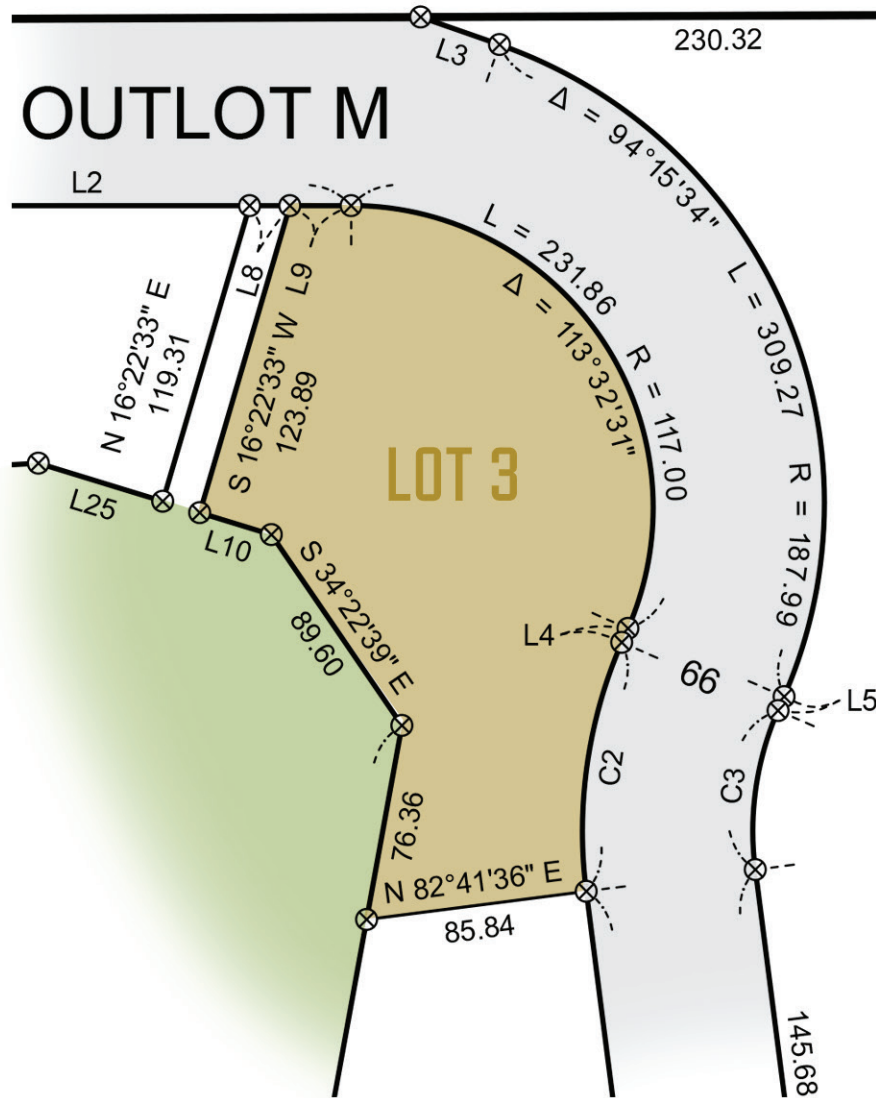

LOT 3
30,914 SQ FT
SITE DIAGRAM

- LOT
- ROADS
- LEGACY GOLF COURSE

CRAGUN'S
REAL ESTATE

11496 EAST GULL LAKE DR . BRAINERD MN 56401

WWW.CRAGUNREAL ESTATE.COM

218-833-2535