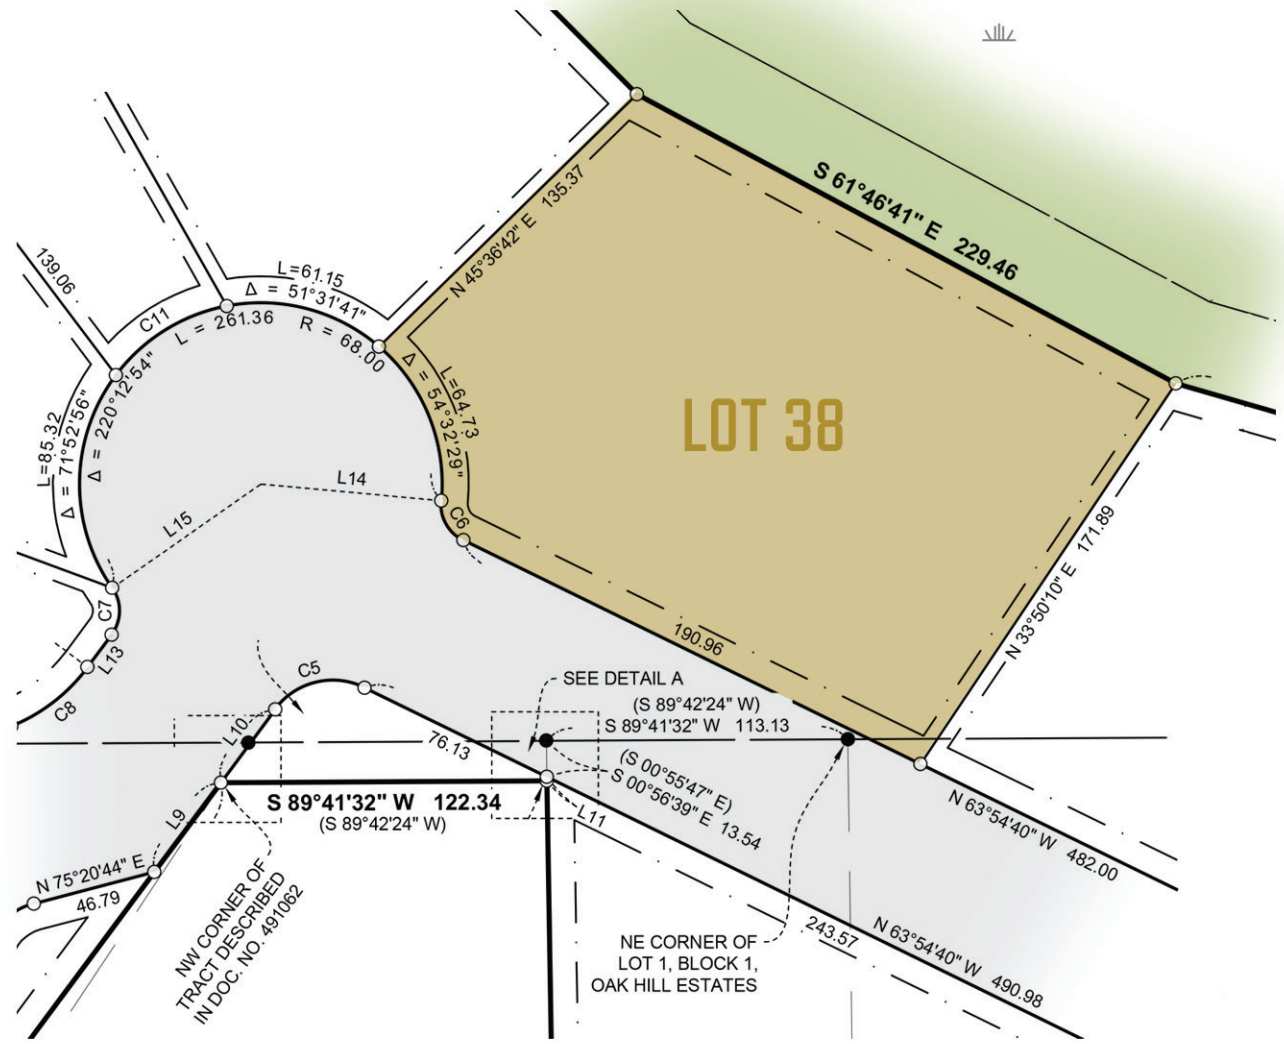

LOT 38
41,499 SQ FT
SITE DIAGRAM

- LOT
- ROADS
- LEGACY GOLF COURSE

CRAGUN'S
LegacyRidge
A GOLF RESORT COMMUNITY

CRAGUN'S
REAL ESTATE

11496 EAST GULL LAKE DR . BRAINERD MN 56401

WWW.CRAGUNREAL ESTATE.COM

218-833-2535