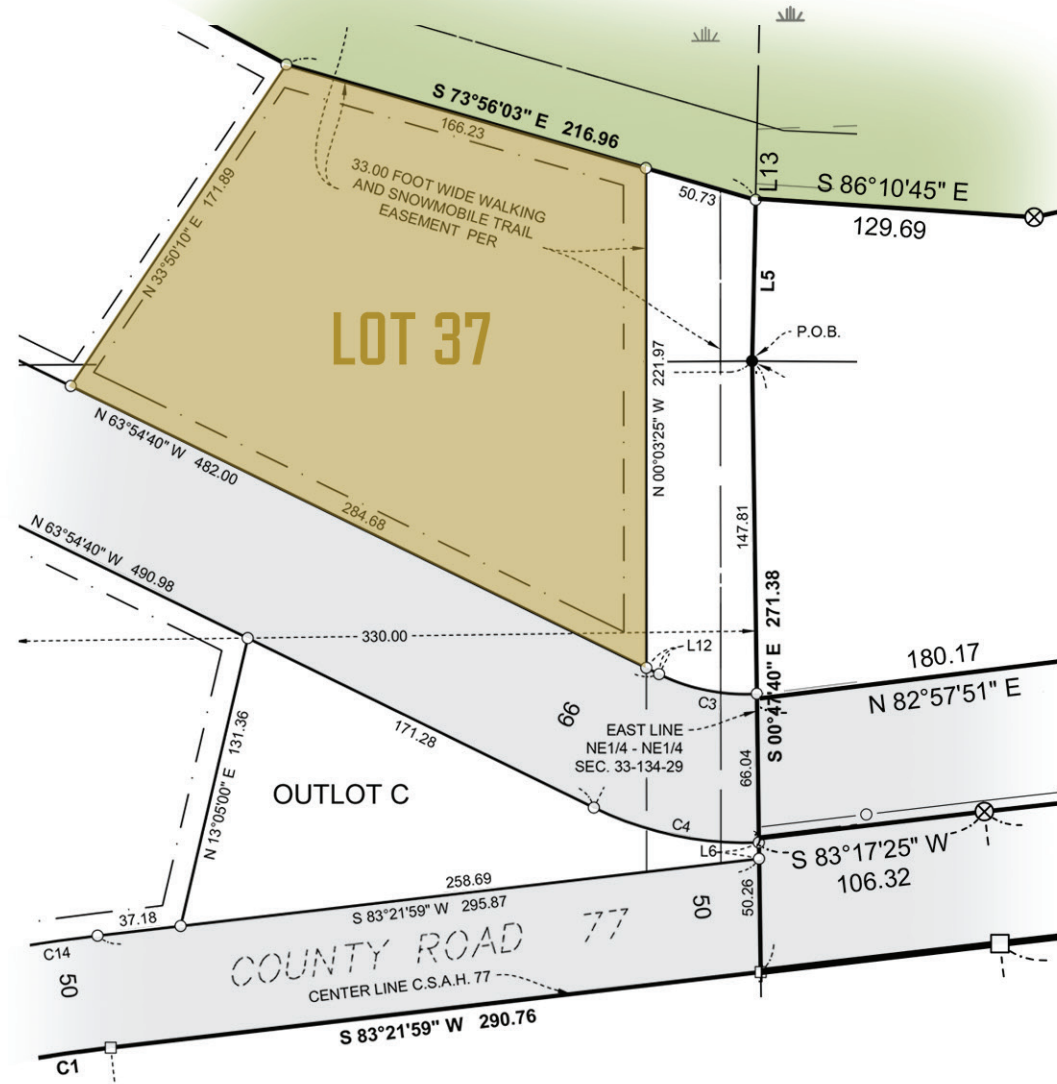

LOT 37  
41,967 SQ FT  
SITE DIAGRAM

- LOT
- ROADS
- LEGACY GOLF COURSE

**CRAGUN'S**  
REAL ESTATE

11496 EAST GULL LAKE DR . BRAINERD MN 56401

WWW.CRAGUNREAL ESTATE.COM

218-833-2535