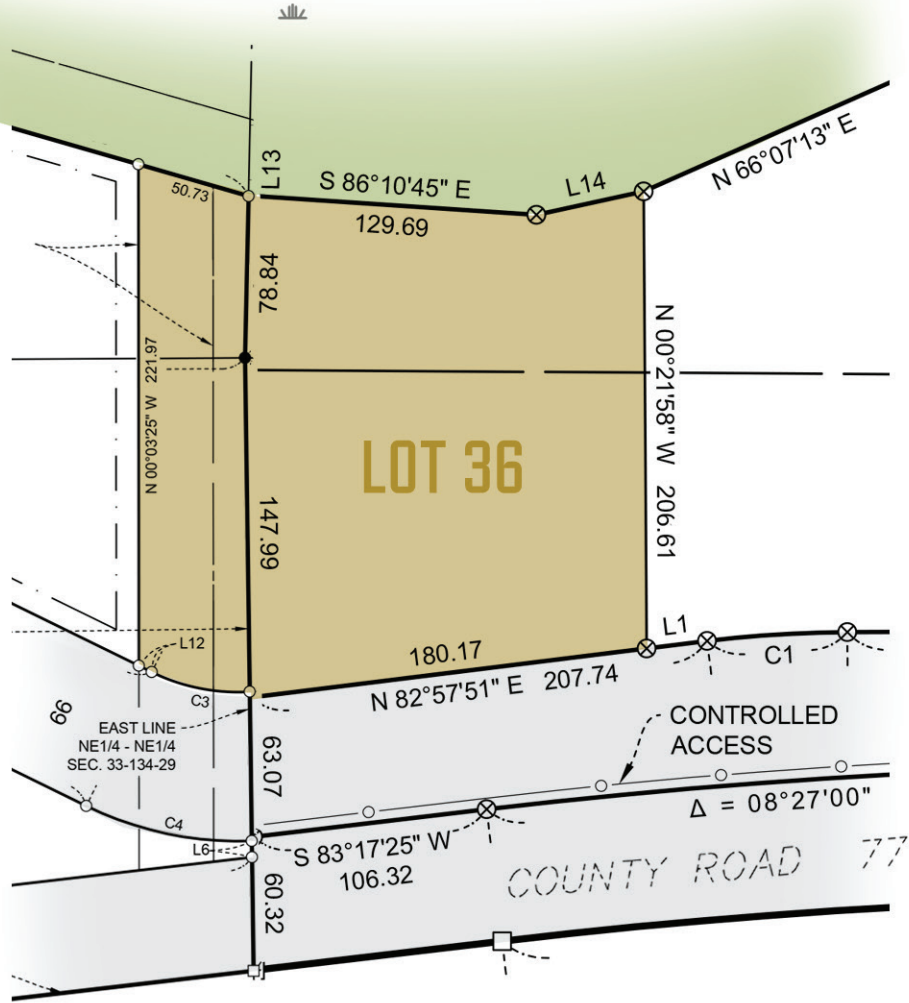

LOT 36
37,973 SQ FT
SITE DIAGRAM

- LOT
- ROADS
- LEGACY GOLF COURSE

CRAGUN'S
REAL ESTATE

11496 EAST GULL LAKE DR . BRAINERD MN 56401
WWW.CRAGUNREAL ESTATE.COM

218-833-2535