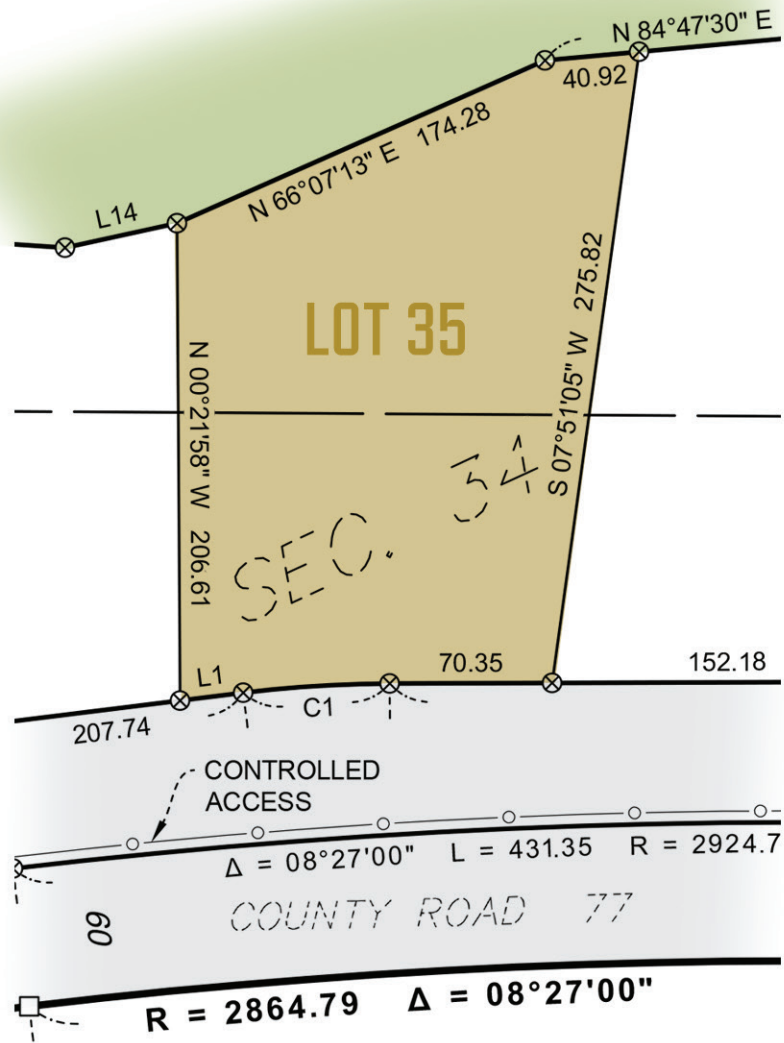

LOT 35
43,388 SQ FT
SITE DIAGRAM

- LOT
- ROADS
- LEGACY GOLF COURSE

CRAGUN'S
REAL ESTATE

11496 EAST GULL LAKE DR . BRAINERD MN 56401

WWW.CRAGUNREALSTATE.COM

218-833-2535