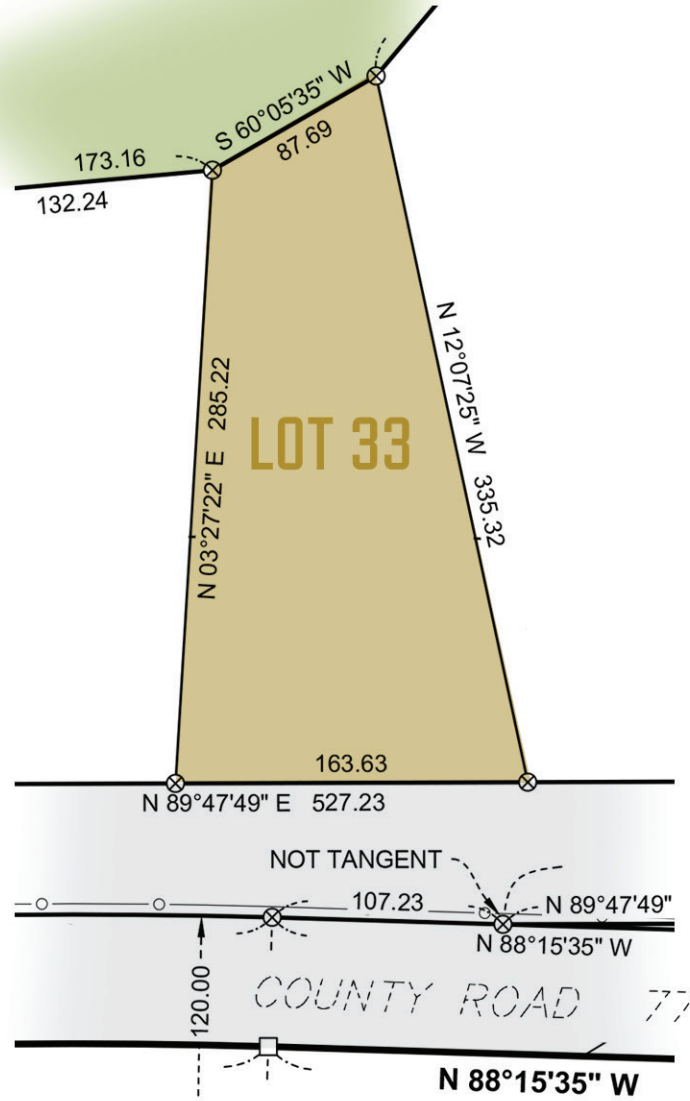

LOT 33
37,288 SQ FT
SITE DIAGRAM

- LOT
- ROADS
- LEGACY GOLF COURSE

CRAGUN'S
REAL ESTATE

11496 EAST GULL LAKE DR . BRAINERD MN 56401

WWW.CRAGUNREAL ESTATE.COM

218-833-2535