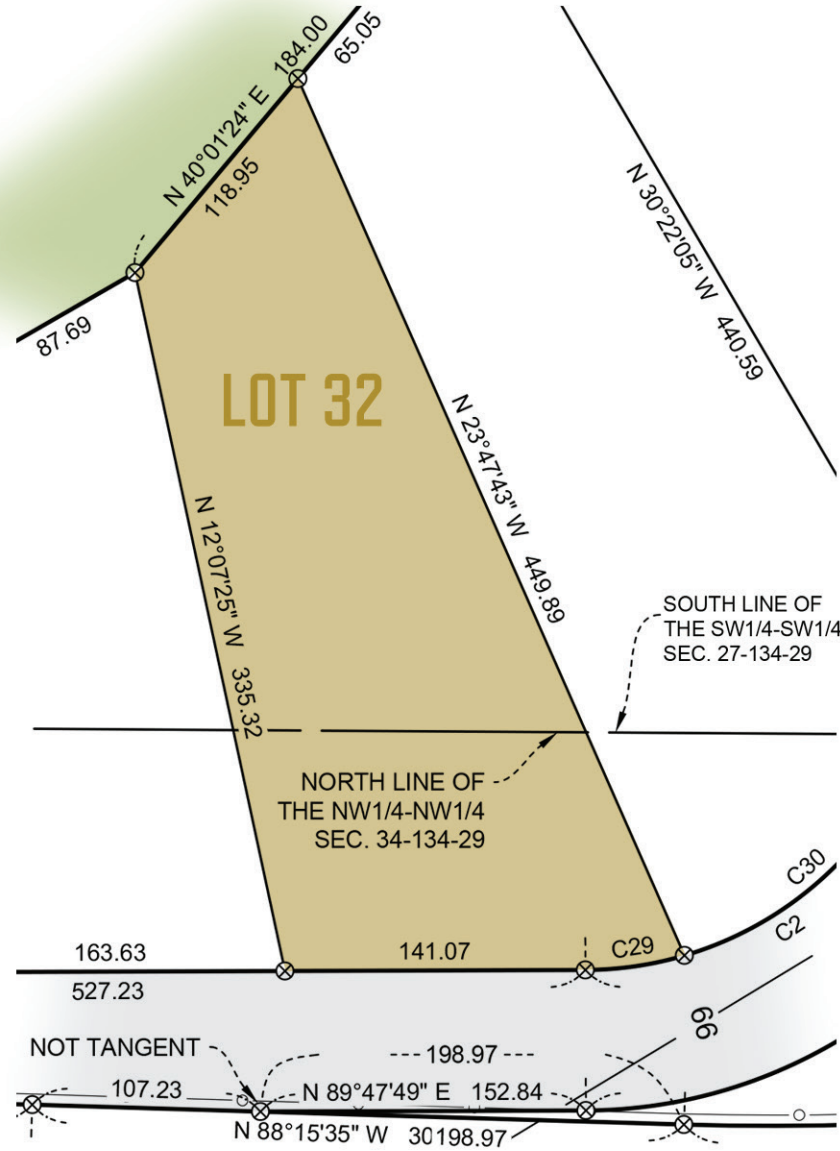

LOT 32  
55,538 SQ FT  
SITE DIAGRAM

- LOT
- ROADS
- LEGACY GOLF COURSE

**CRAGUN'S**  
REAL ESTATE

11496 EAST GULL LAKE DR . BRAINERD MN 56401

WWW.CRAGUNREAL ESTATE.COM

218-833-2535