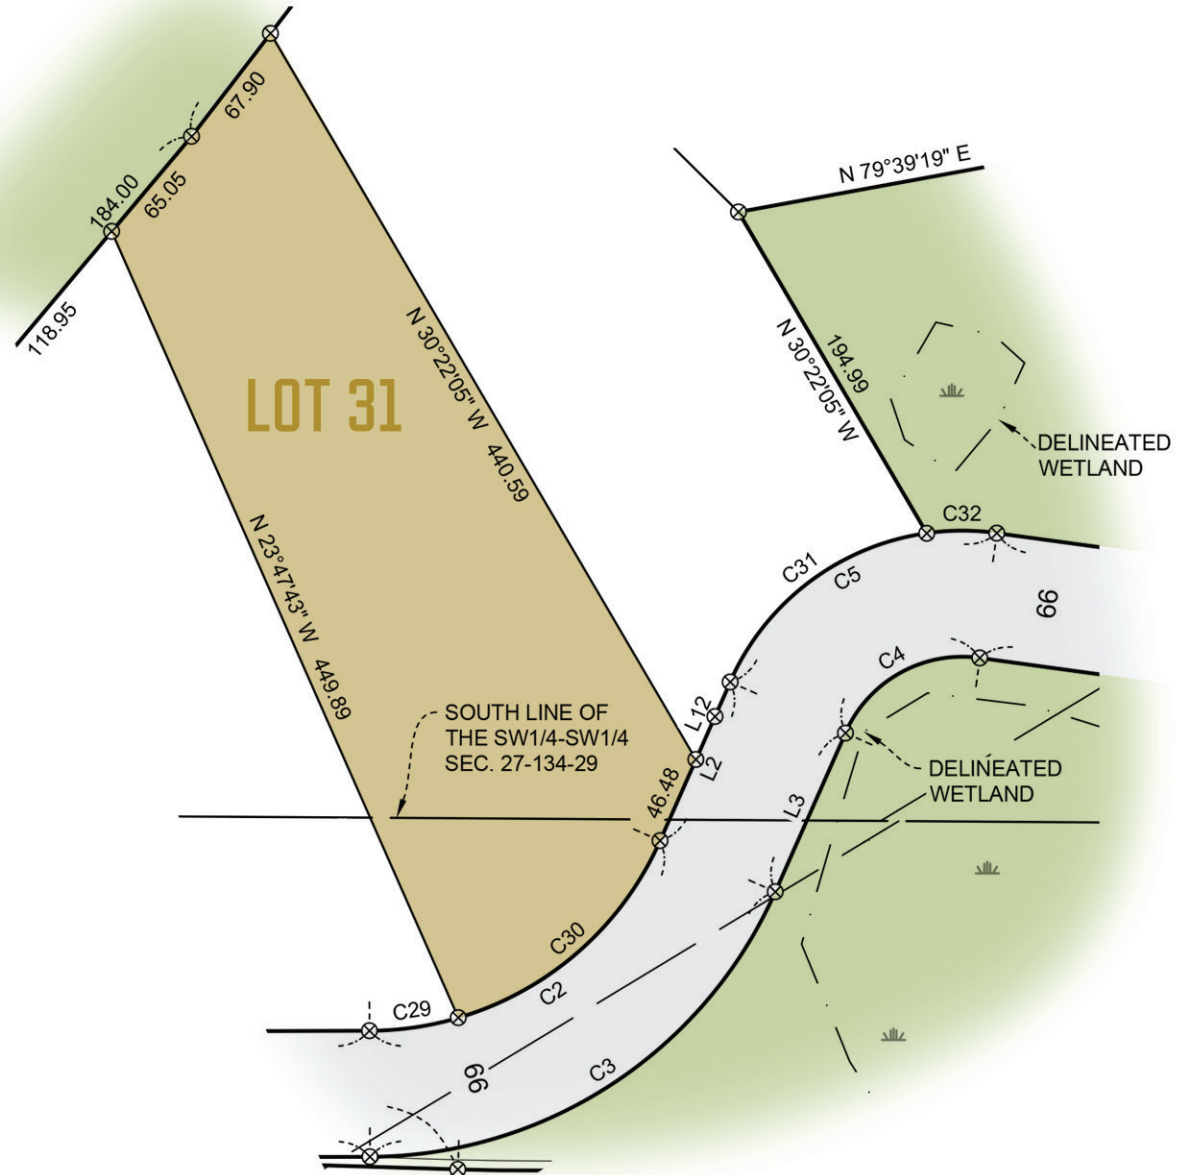

LOT 31  
67,975 SQ FT  
SITE DIAGRAM

- LOT
- ROADS
- LEGACY GOLF COURSE

**CRAGUN'S**  
REAL ESTATE

11496 EAST GULL LAKE DR . BRAINERD MN 56401

WWW.CRAGUNSMREALESTATE.COM

218-833-2535