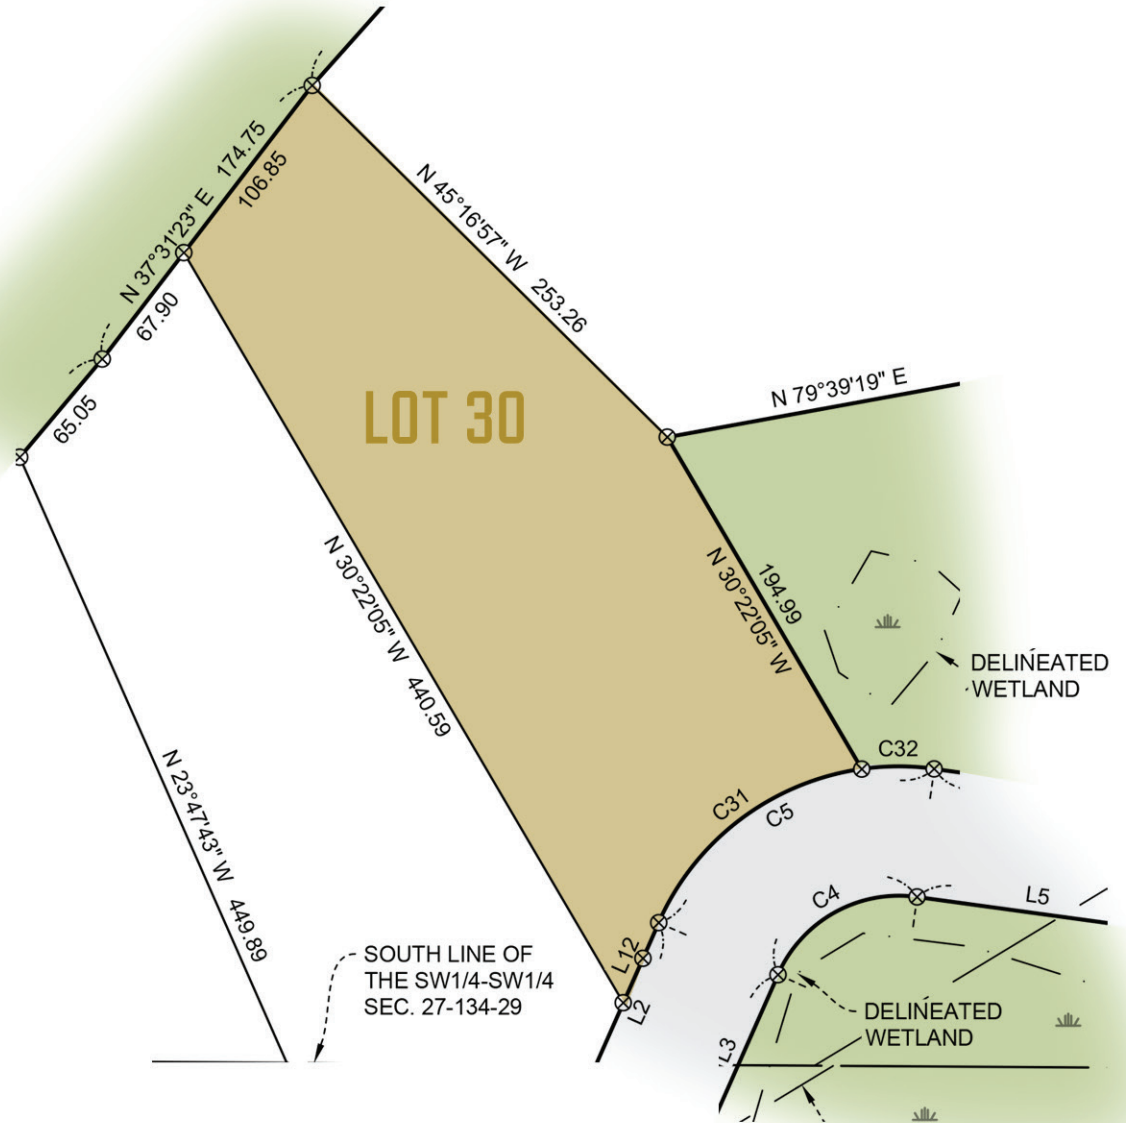

LOT 30
62,752 SQ FT
SITE DIAGRAM

- LOT
- ROADS
- LEGACY GOLF COURSE

CRAGUN'S
REAL ESTATE

11496 EAST GULL LAKE DR . BRAINERD MN 56401

WWW.CRAGUNREAL ESTATE.COM

218-833-2535