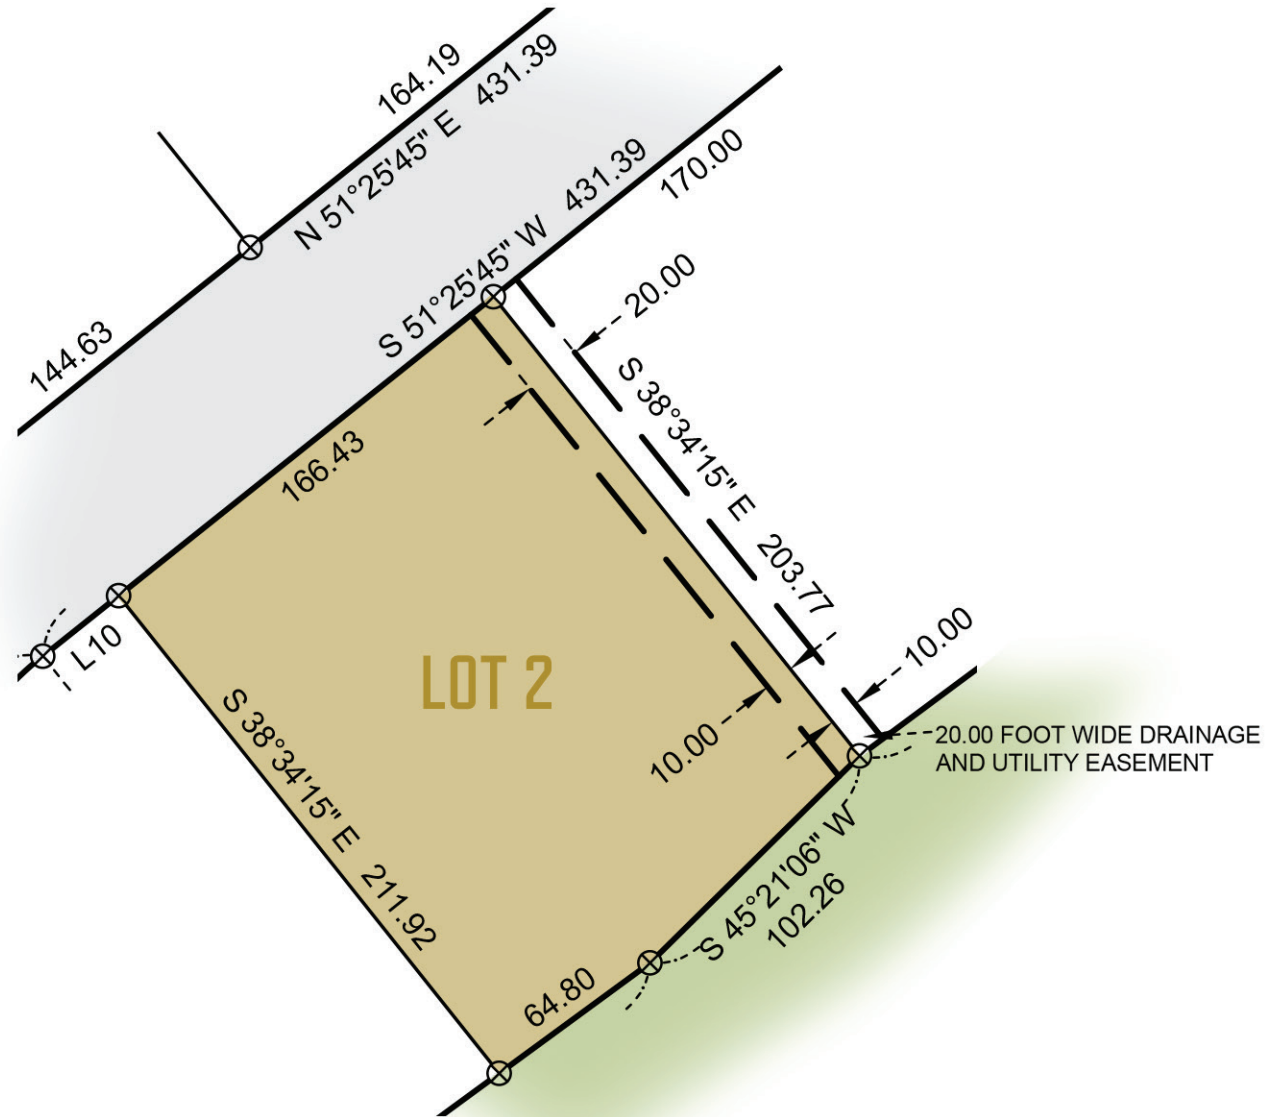

LOT 2
35,079 SQ FT
SITE DIAGRAM

- LOT
- ROADS
- LEGACY GOLF COURSE

CRAGUN'S
REAL ESTATE

11496 EAST GULL LAKE DR . BRAINERD MN 56401

WWW.CRAGUNSMREALESTATE.COM

218-833-2535