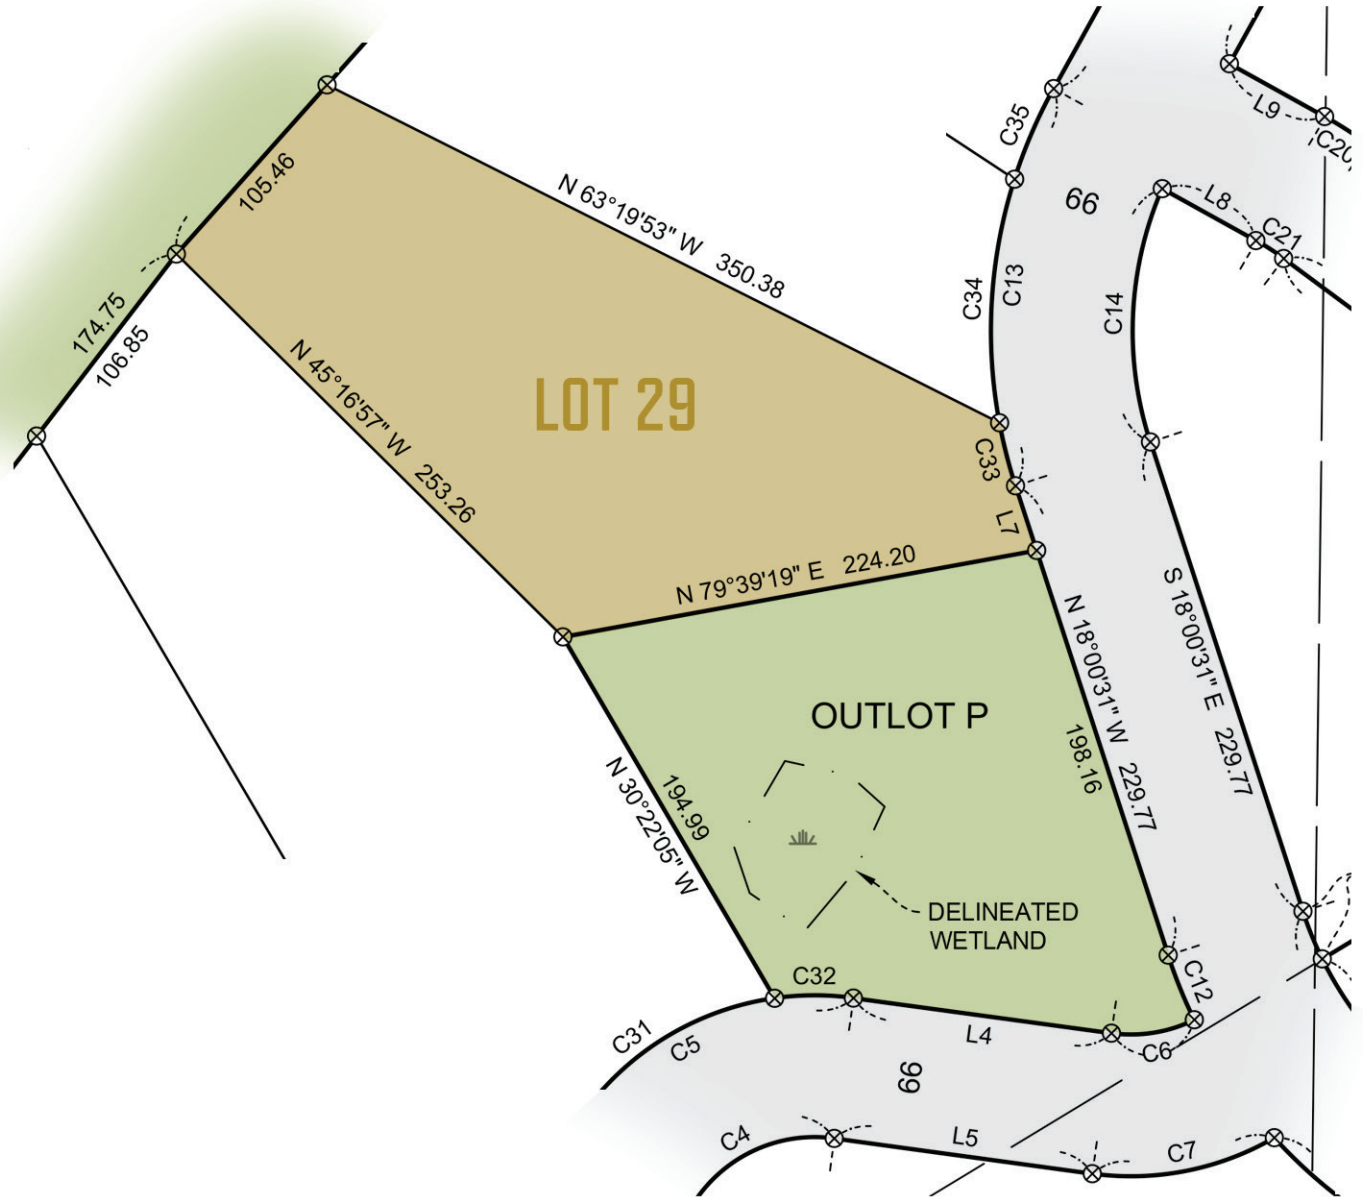

LOT 29
51,784 SQ FT
SITE DIAGRAM

- LOT
- ROADS
- LEGACY GOLF COURSE

CRAGUN'S
REAL ESTATE

11496 EAST GULL LAKE DR . BRAINERD MN 56401

WWW.CRAGUNSREALESTATE.COM

218-833-2535