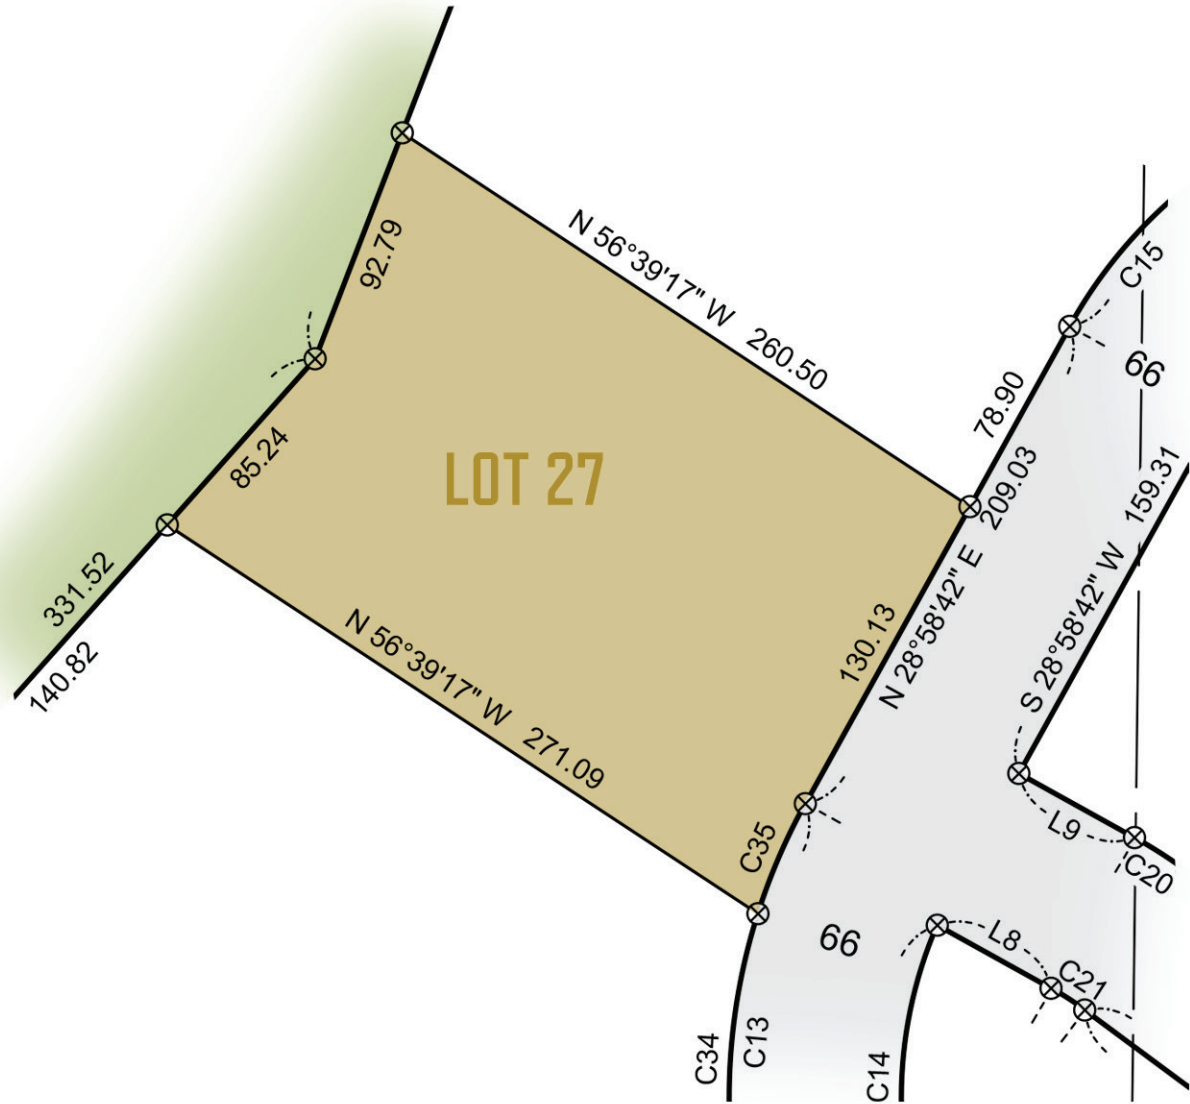

LOT 27  
44,792 SQ FT  
SITE DIAGRAM

- LOT
- ROADS
- LEGACY GOLF COURSE

**CRAGUN'S**  
REAL ESTATE

11496 EAST GULL LAKE DR . BRAINERD MN 56401

WWW.CRAGUNSREALESTATE.COM

218-833-2535