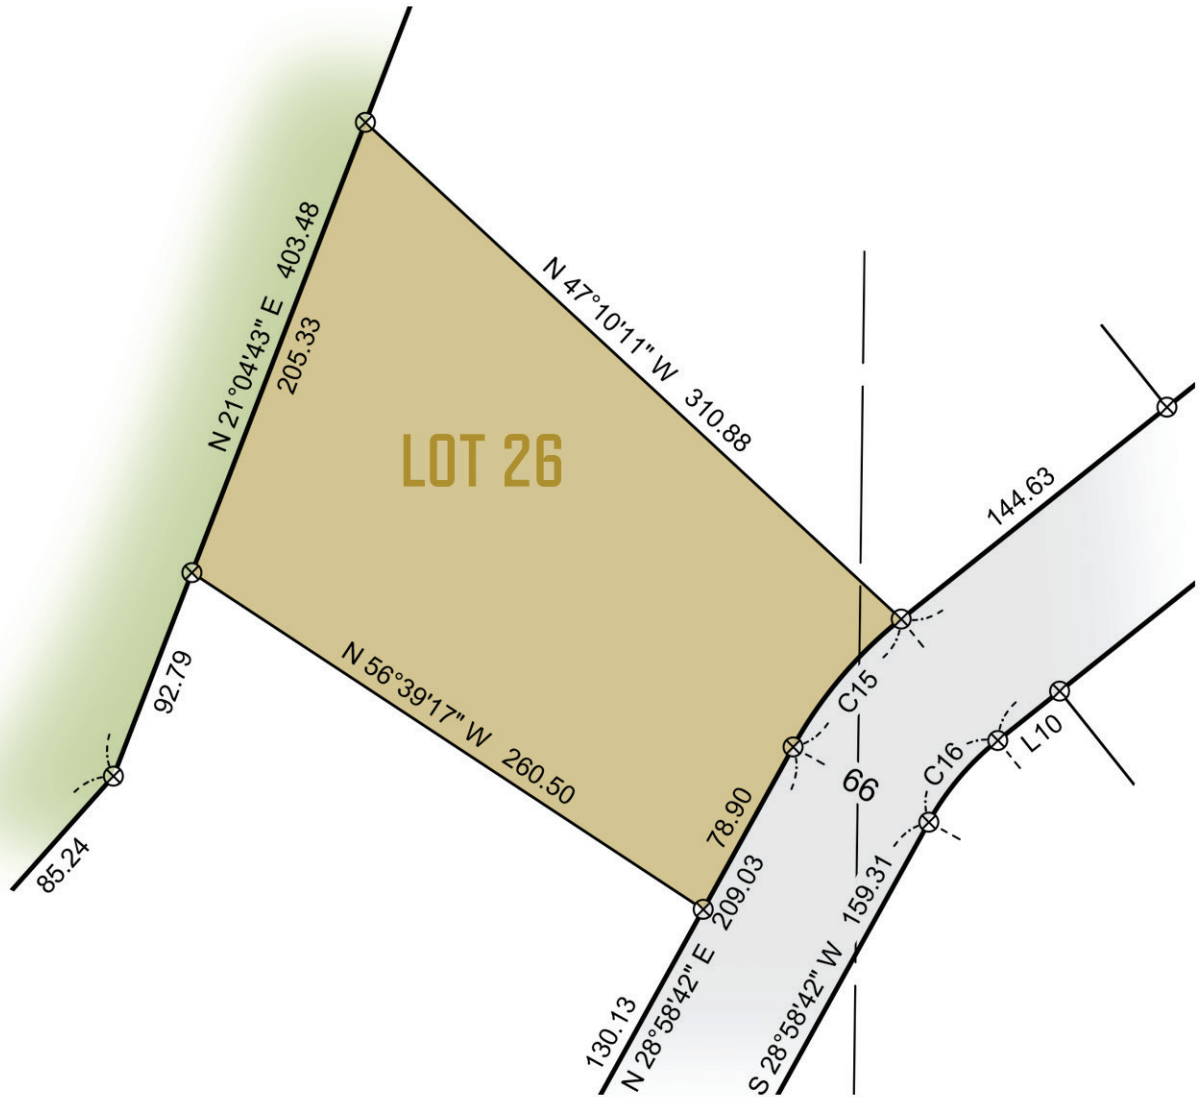

LOT 26
48,391 SQ FT
SITE DIAGRAM

- LOT
- ROADS
- LEGACY GOLF COURSE

CRAGUN'S
REAL ESTATE

11496 EAST GULL LAKE DR . BRAINERD MN 56401

WWW.CRAGUNSMREALESTATE.COM

218-833-2535