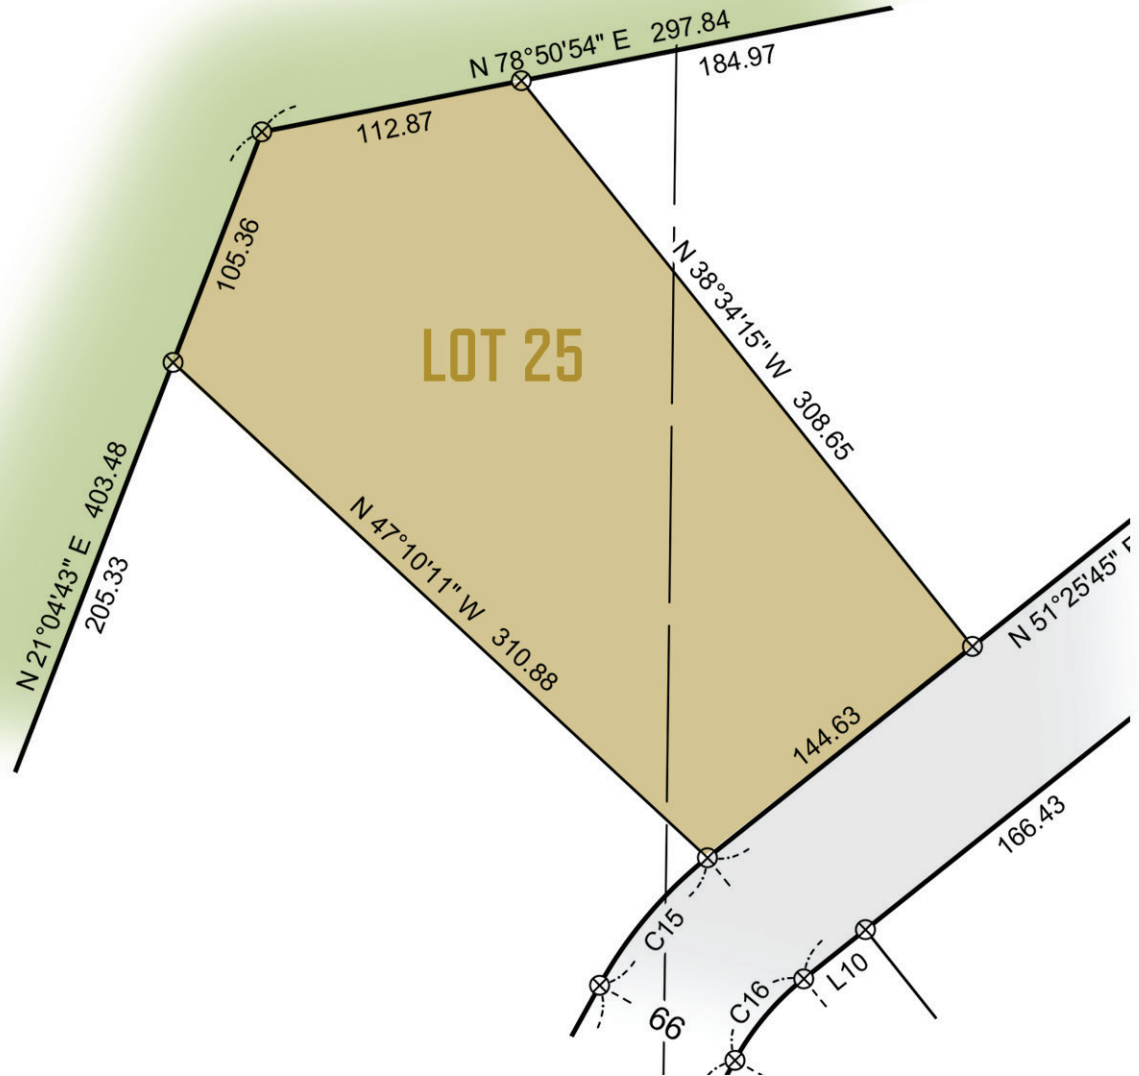

LOT 25  
56,751 SQ FT  
SITE DIAGRAM

- LOT
- ROADS
- LEGACY GOLF COURSE

**CRAGUN'S**  
REAL ESTATE

11496 EAST GULL LAKE DR . BRAINERD MN 56401

WWW.CRAGUNREAL ESTATE.COM

218-833-2535