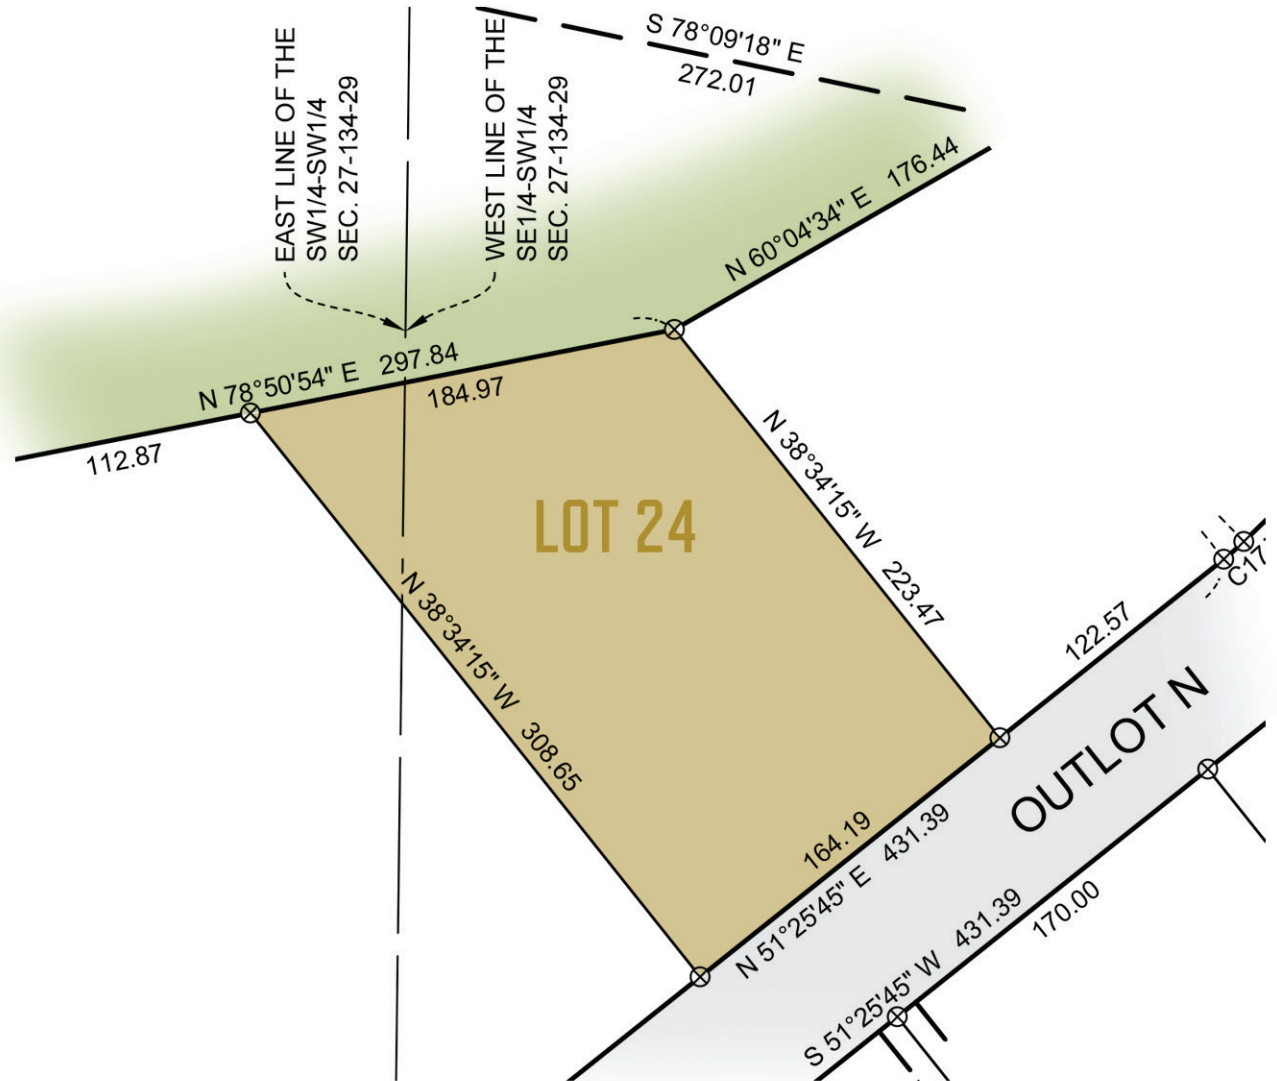

LOT 24
43,685 SQ FT
SITE DIAGRAM

- LOT
- ROADS
- LEGACY GOLF COURSE

CRAGUN'S
REAL ESTATE

11496 EAST GULL LAKE DR . BRAINERD MN 56401

WWW.CRAGUNREAL ESTATE.COM

218-833-2535