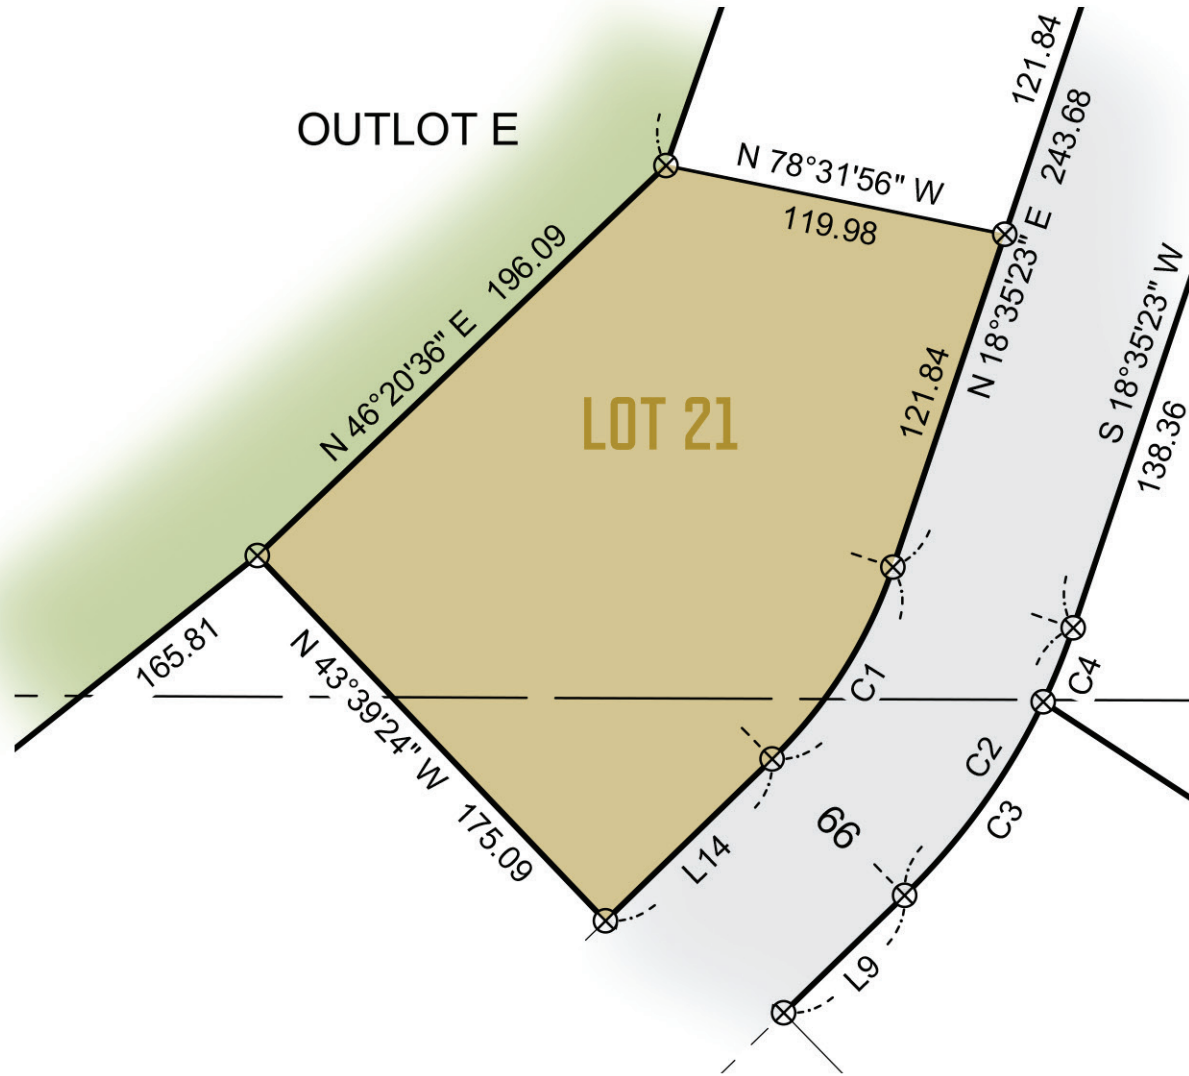

LOT 21  
37,193 SQ FT  
SITE DIAGRAM

- LOT
- ROADS
- LEGACY GOLF COURSE

**CRAGUN'S**  
REAL ESTATE

11496 EAST GULL LAKE DR . BRAINERD MN 56401

[WWW.CRAGUNSMREALESTATE.COM](http://WWW.CRAGUNSMREALESTATE.COM)