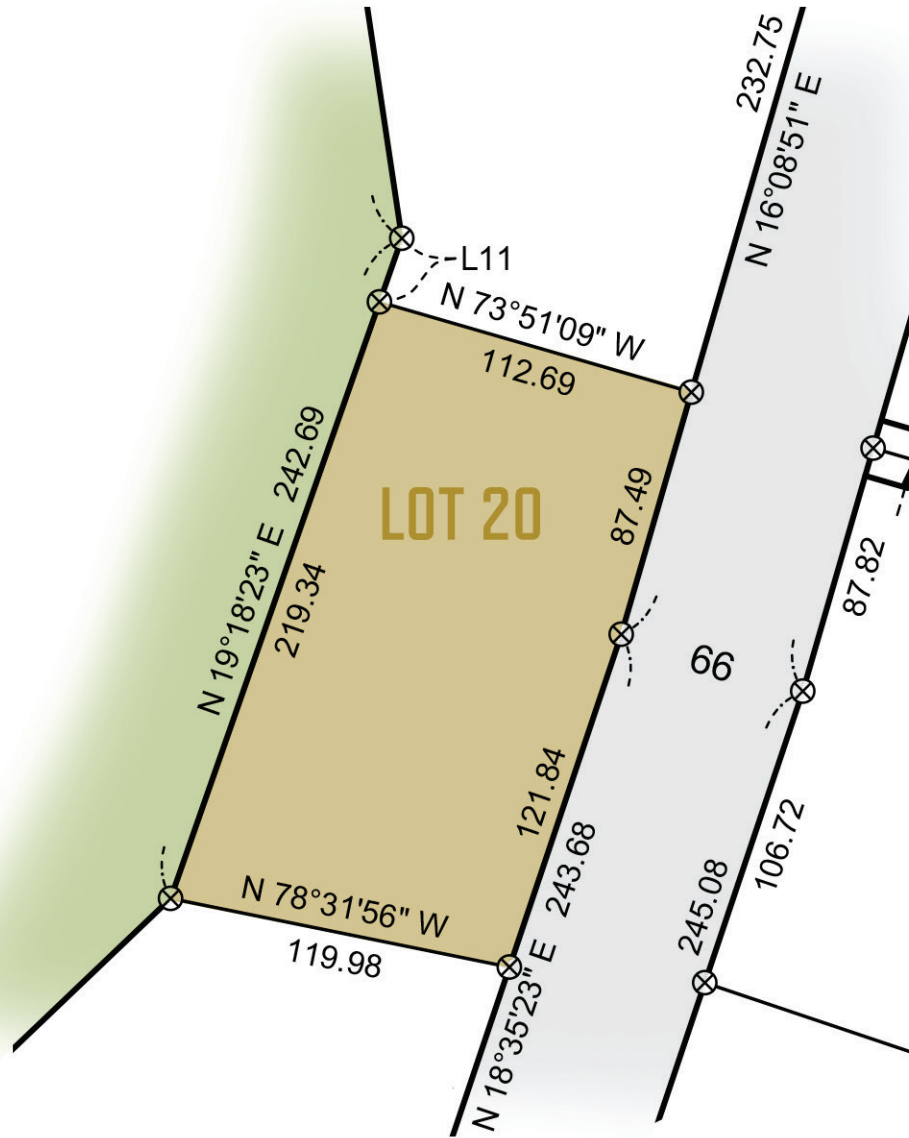

LOT 20  
25,051 SQ FT  
SITE DIAGRAM

- LOT
- ROADS
- LEGACY GOLF COURSE

**CRAGUN'S**  
REAL ESTATE

11496 EAST GULL LAKE DR . BRAINERD MN 56401

[WWW.CRAGUNSREALESTATE.COM](http://WWW.CRAGUNSREALESTATE.COM)