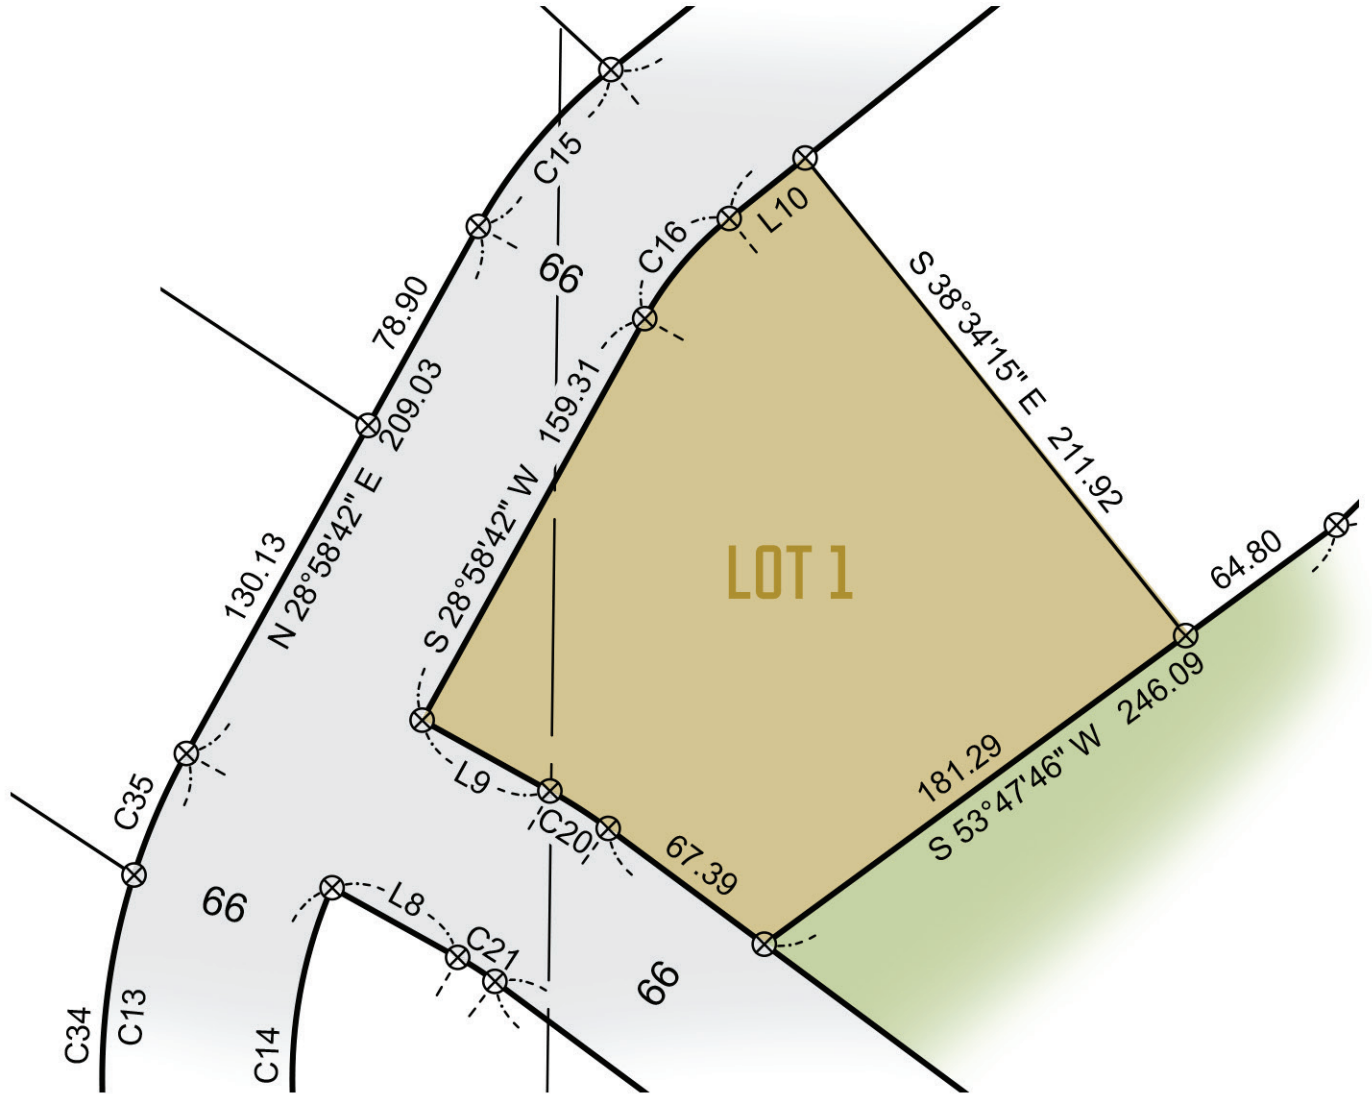

LOT 1  
37,552 SQ FT  
SITE DIAGRAM

- LOT
- ROADS
- LEGACY GOLF COURSE

**CRAGUN'S**  
REAL ESTATE

11496 EAST GULL LAKE DR . BRAINERD MN 56401

[WWW.CRAGUNSMREALESTATE.COM](http://WWW.CRAGUNSMREALESTATE.COM)