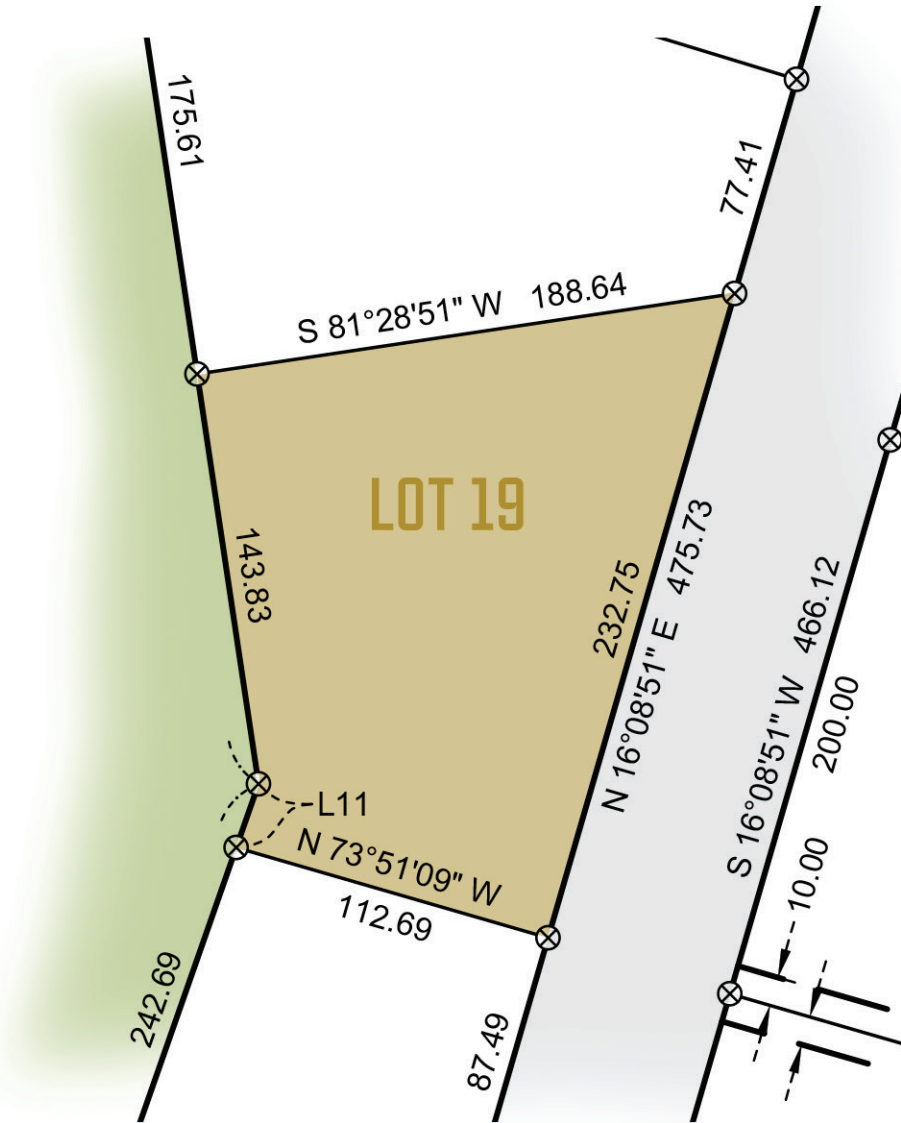

LOT 19  
27,843 SQ FT  
SITE DIAGRAM

- LOT
- ROADS
- LEGACY GOLF COURSE

**CRAGUN'S**  
REAL ESTATE

11496 EAST GULL LAKE DR . BRAINERD MN 56401

WWW.CRAGUNREAL ESTATE.COM

218-833-2535