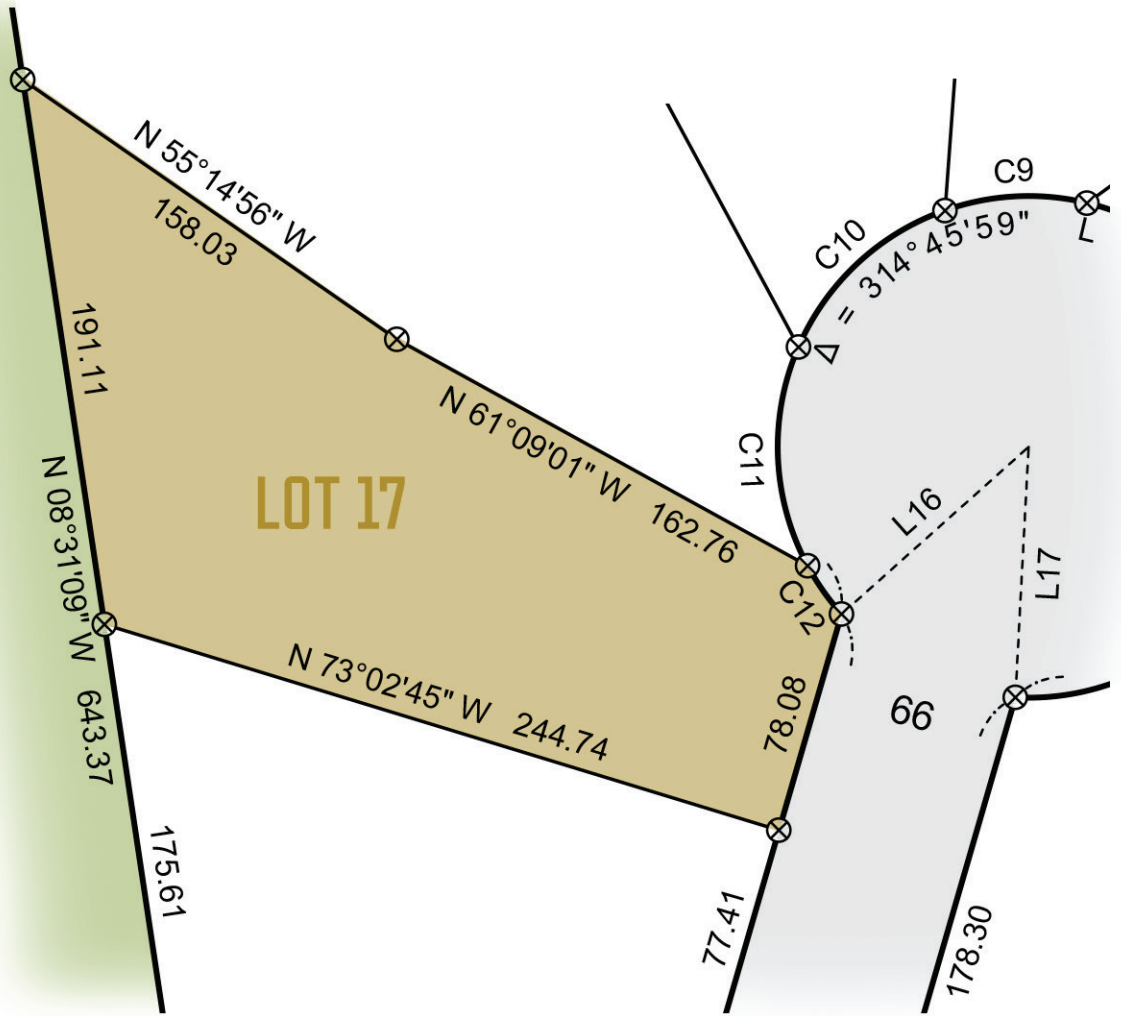

LOT 17
33,742 SQ FT
SITE DIAGRAM

- LOT
- ROADS
- LEGACY GOLF COURSE

CRAGUN'S
REAL ESTATE

11496 EAST GULL LAKE DR . BRAINERD MN 56401

WWW.CRAGUNSREALESTATE.COM

218-833-2535