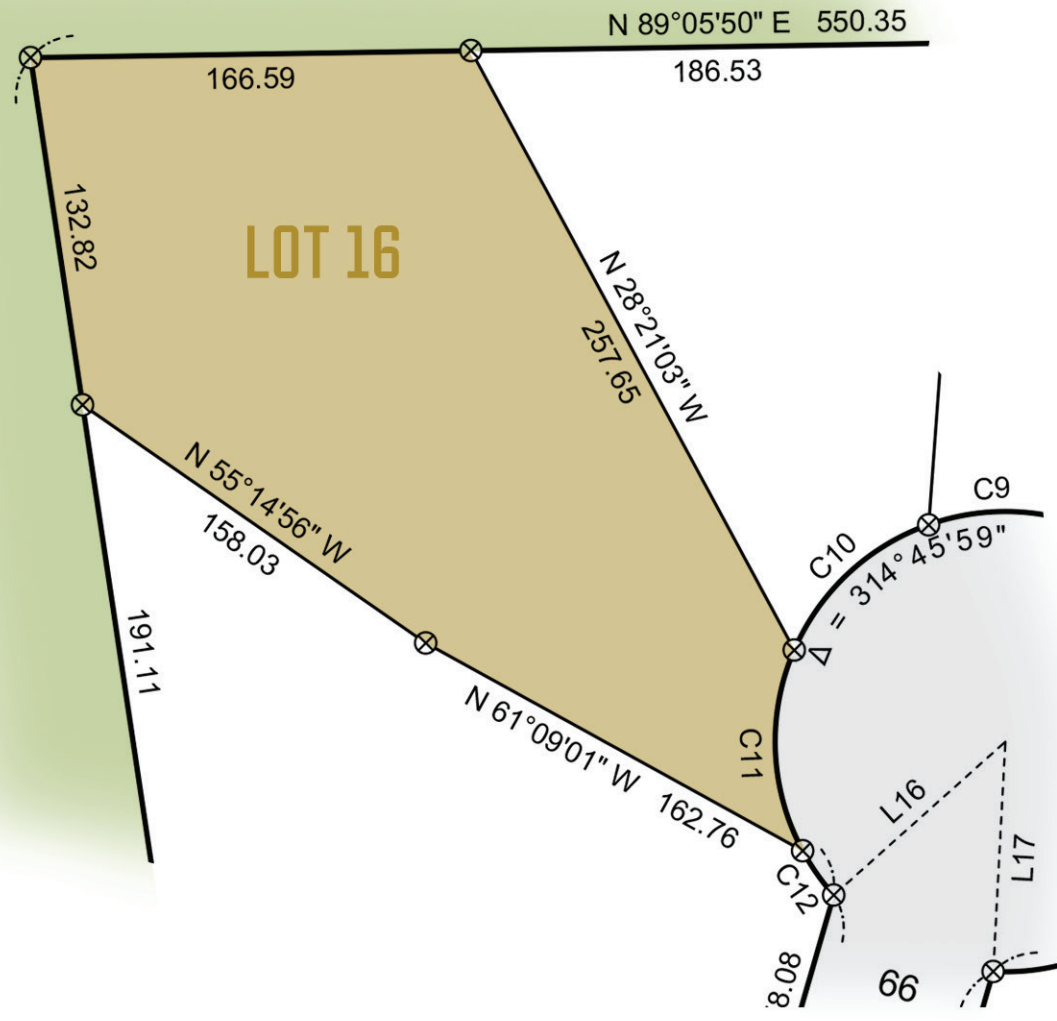

LOT 16
46,753 SQ FT
SITE DIAGRAM

- LOT
- ROADS
- LEGACY GOLF COURSE

CRAGUN'S
REAL ESTATE

11496 EAST GULL LAKE DR . BRAINERD MN 56401
WWW.CRAGUNSREALESTATE.COM
218-833-2535