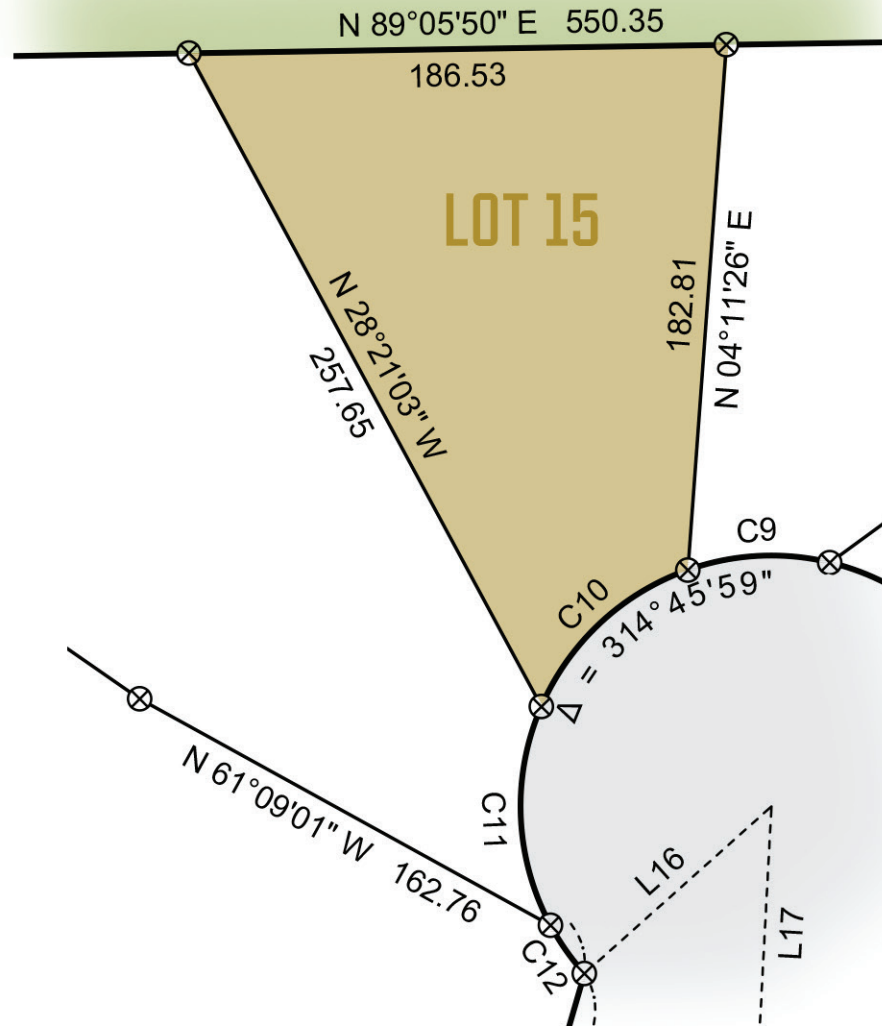

LOT 15  
25,302 SQ FT  
SITE DIAGRAM

- LOT
- ROADS
- LEGACY GOLF COURSE

**CRAGUN'S**  
REAL ESTATE

11496 EAST GULL LAKE DR . BRAINERD MN 56401

WWW.CRAGUNREAL ESTATE.COM

218-833-2535