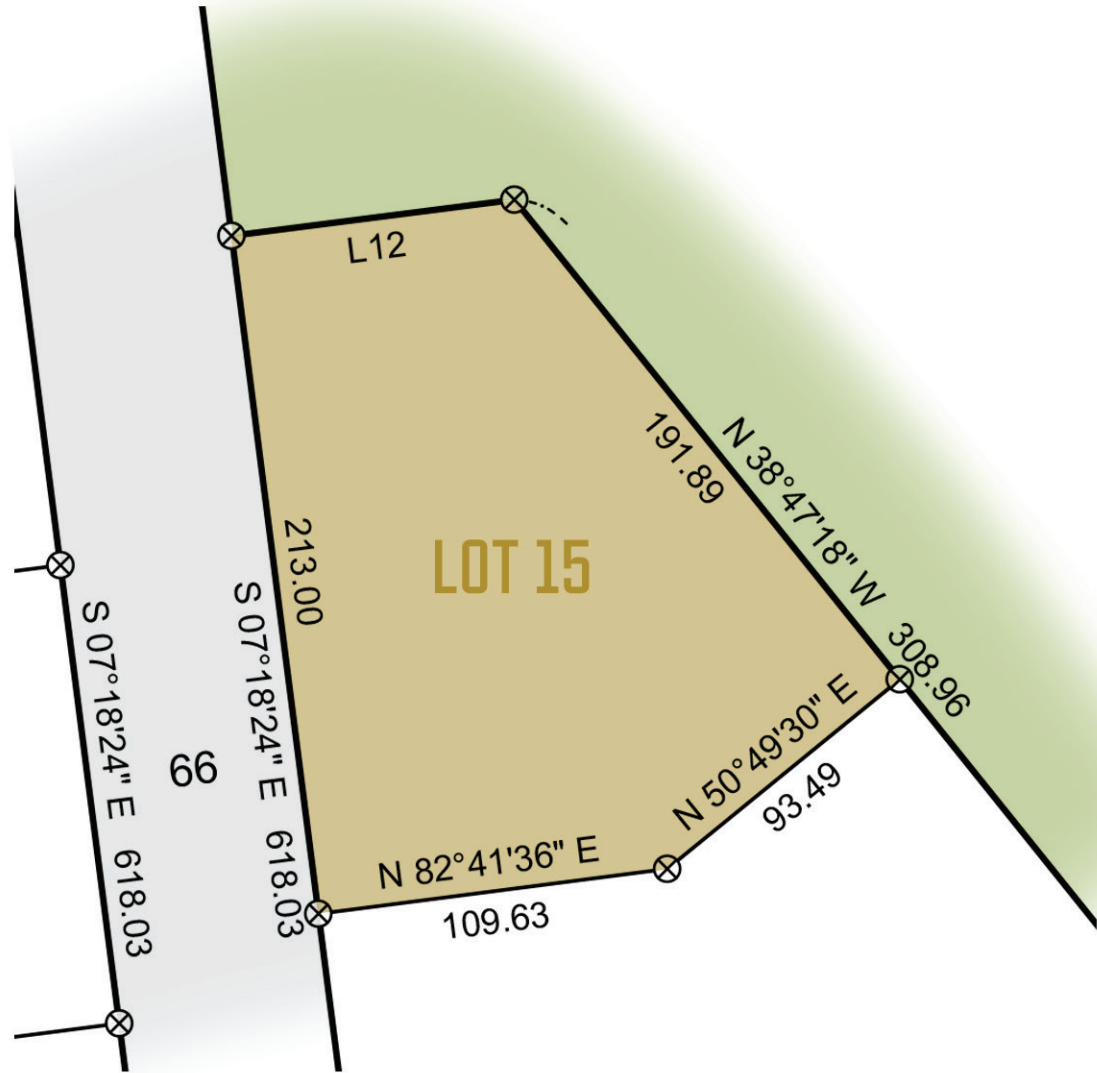

LOT 15  
30,105 SQ FT  
SITE DIAGRAM

- LOT
- ROADS
- LEGACY GOLF COURSE

**CRAGUN'S**  
REAL ESTATE

11496 EAST GULL LAKE DR . BRAINERD MN 56401

[WWW.CRAGUNREAL ESTATE.COM](http://WWW.CRAGUNREAL ESTATE.COM)