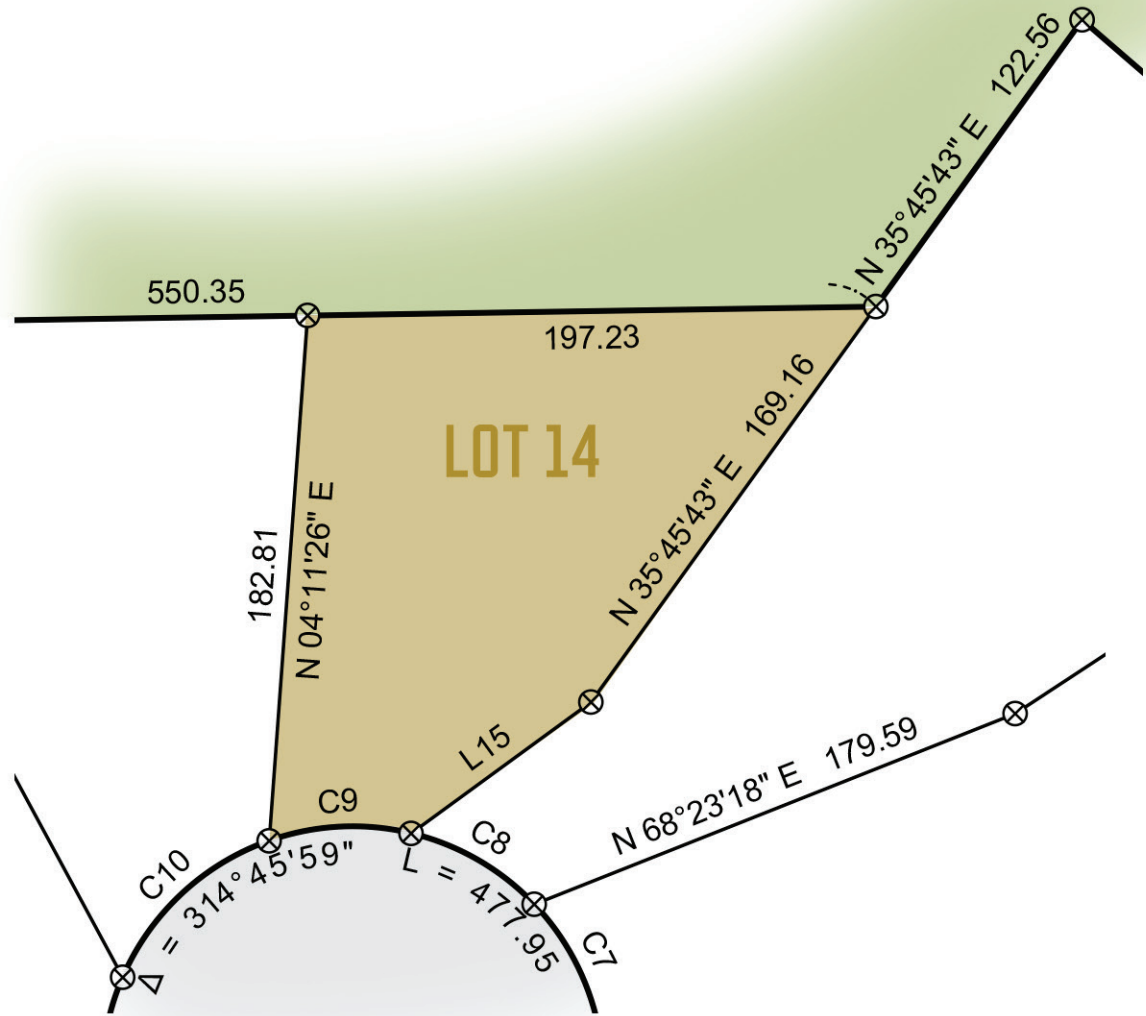

LOT 14
24,167 SQ FT
SITE DIAGRAM

- LOT
- ROADS
- LEGACY GOLF COURSE

CRAGUN'S
REAL ESTATE

11496 EAST GULL LAKE DR . BRAINERD MN 56401

WWW.CRAGUNREAL ESTATE.COM

218-833-2535