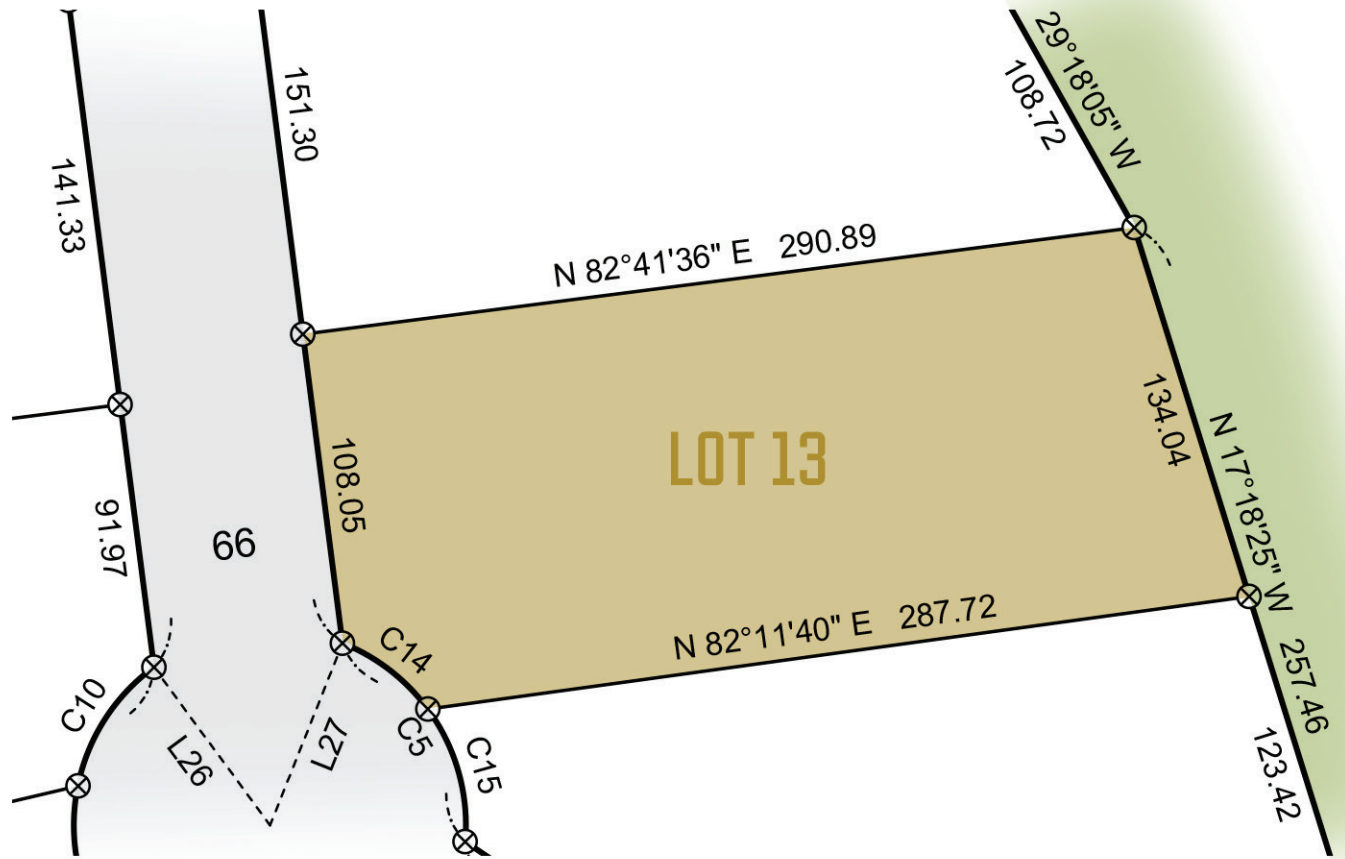

LOT 13
39,946 SQ FT
SITE DIAGRAM

- LOT
- ROADS
- LEGACY GOLF COURSE

CRAGUN'S
REAL ESTATE

11496 EAST GULL LAKE DR . BRAINERD MN 56401

WWW.CRAGUNSMREALESTATE.COM

218-833-2535