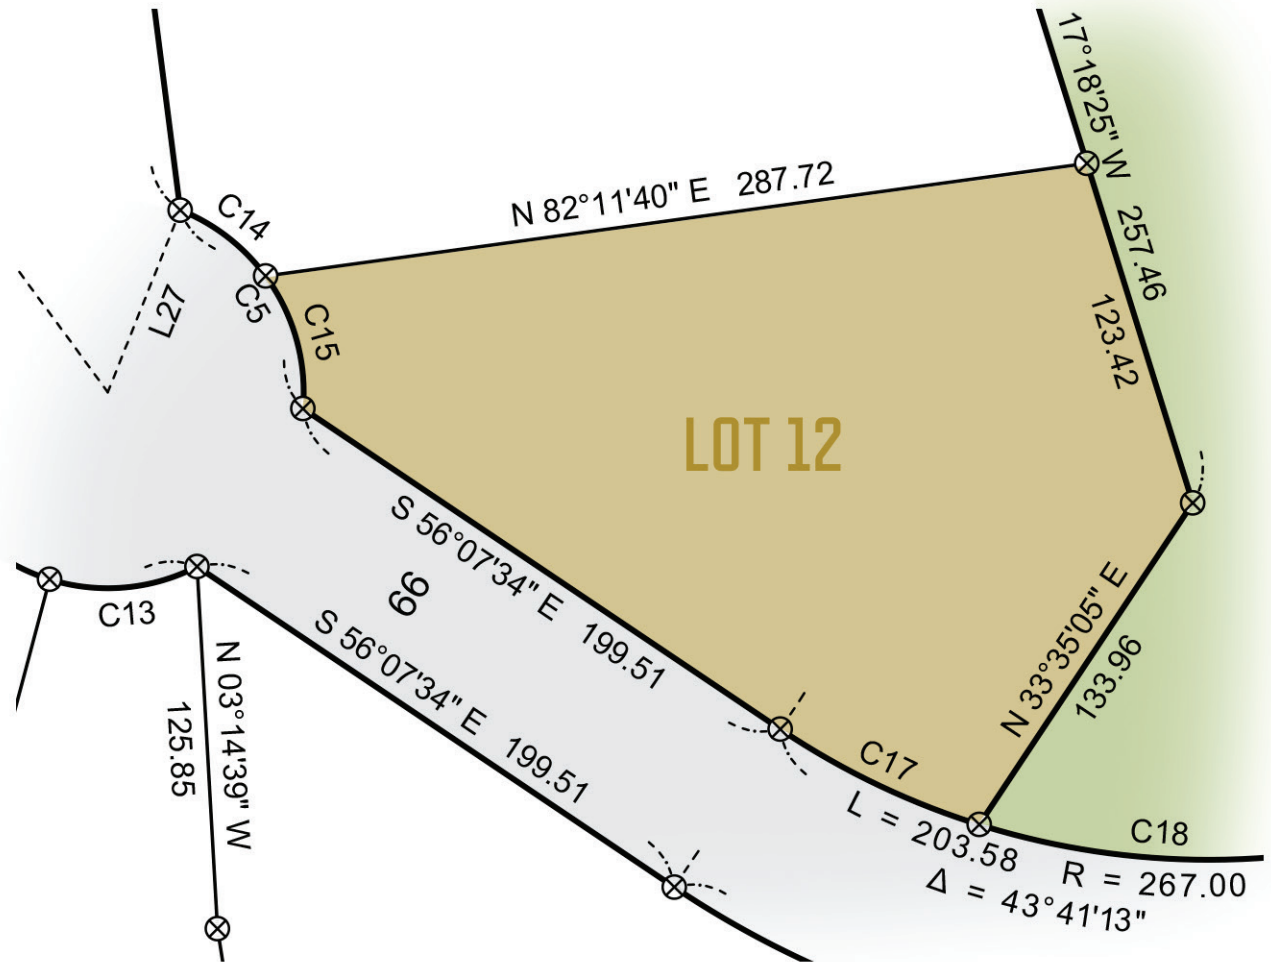

LOT 12  
43,946 SQ FT  
SITE DIAGRAM

- LOT
- ROADS
- LEGACY GOLF COURSE

**CRAGUN'S**  
REAL ESTATE

11496 EAST GULL LAKE DR . BRAINERD MN 56401

WWW.CRAGUNSMREALESTATE.COM

218-833-2535