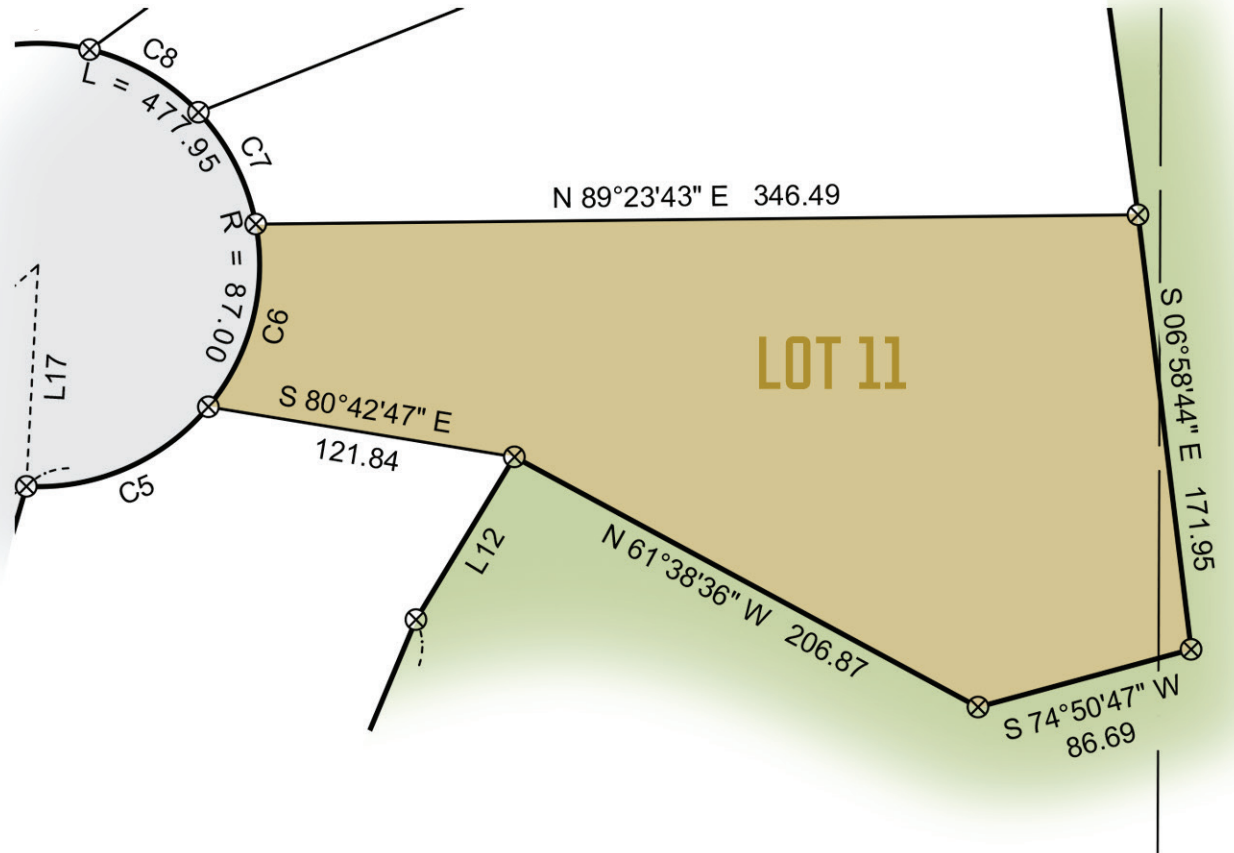

LOT 11
48,166 SQ FT
SITE DIAGRAM

- LOT
- ROADS
- LEGACY GOLF COURSE

CRAGUN'S
REAL ESTATE

11496 EAST GULL LAKE DR . BRAINERD MN 56401

WWW.CRAGUNSREALESTATE.COM

218-833-2535