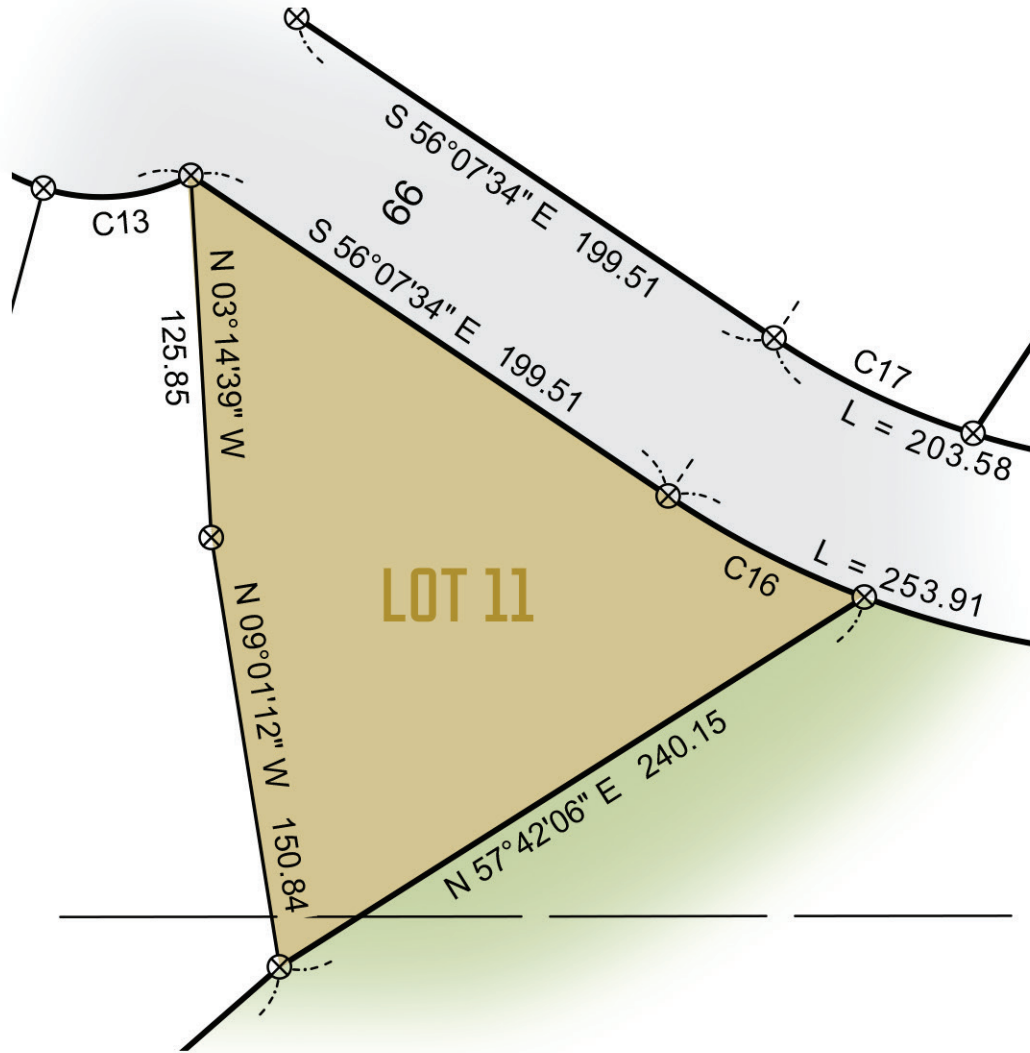

LOT 11
29,811 SQ FT
SITE DIAGRAM

- LOT
- ROADS
- LEGACY GOLF COURSE

CRAGUN'S
REAL ESTATE

11496 EAST GULL LAKE DR . BRAINERD MN 56401

WWW.CRAGUNSREALESTATE.COM

218-833-2535