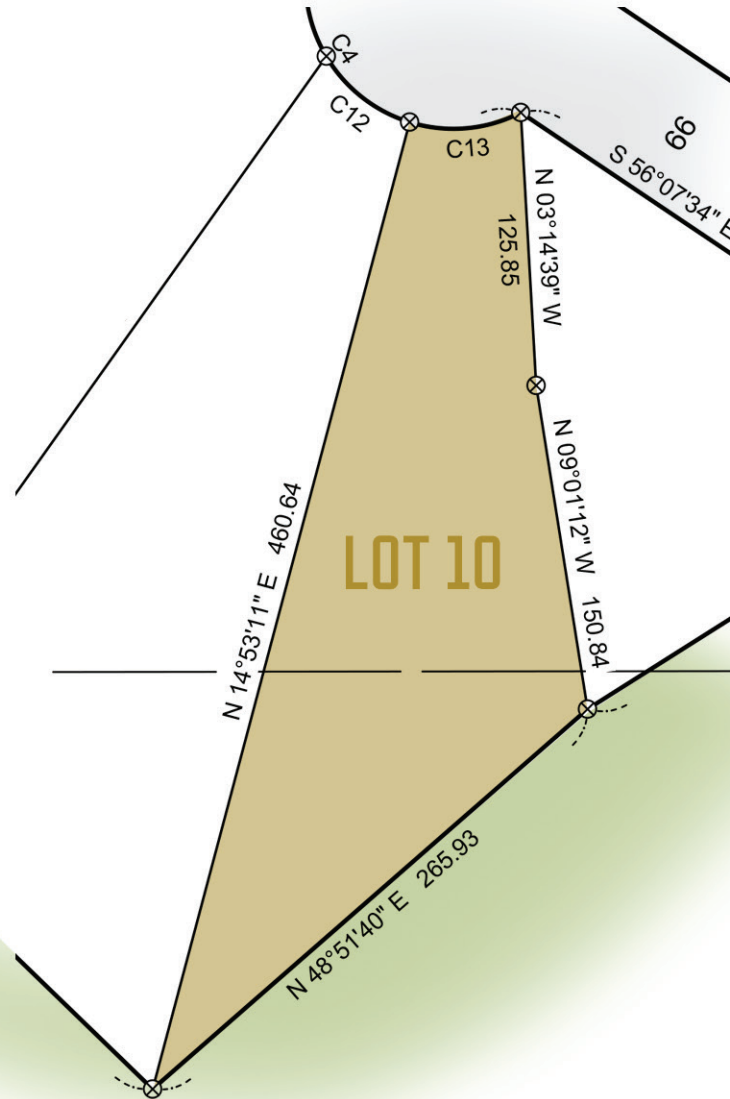

LOT 10
40,192 SQ FT
SITE DIAGRAM

- LOT
- ROADS
- LEGACY GOLF COURSE

CRAGUN'S
REAL ESTATE

11496 EAST GULL LAKE DR . BRAINERD MN 56401

WWW.CRAGUNSMREALESTATE.COM

218-833-2535